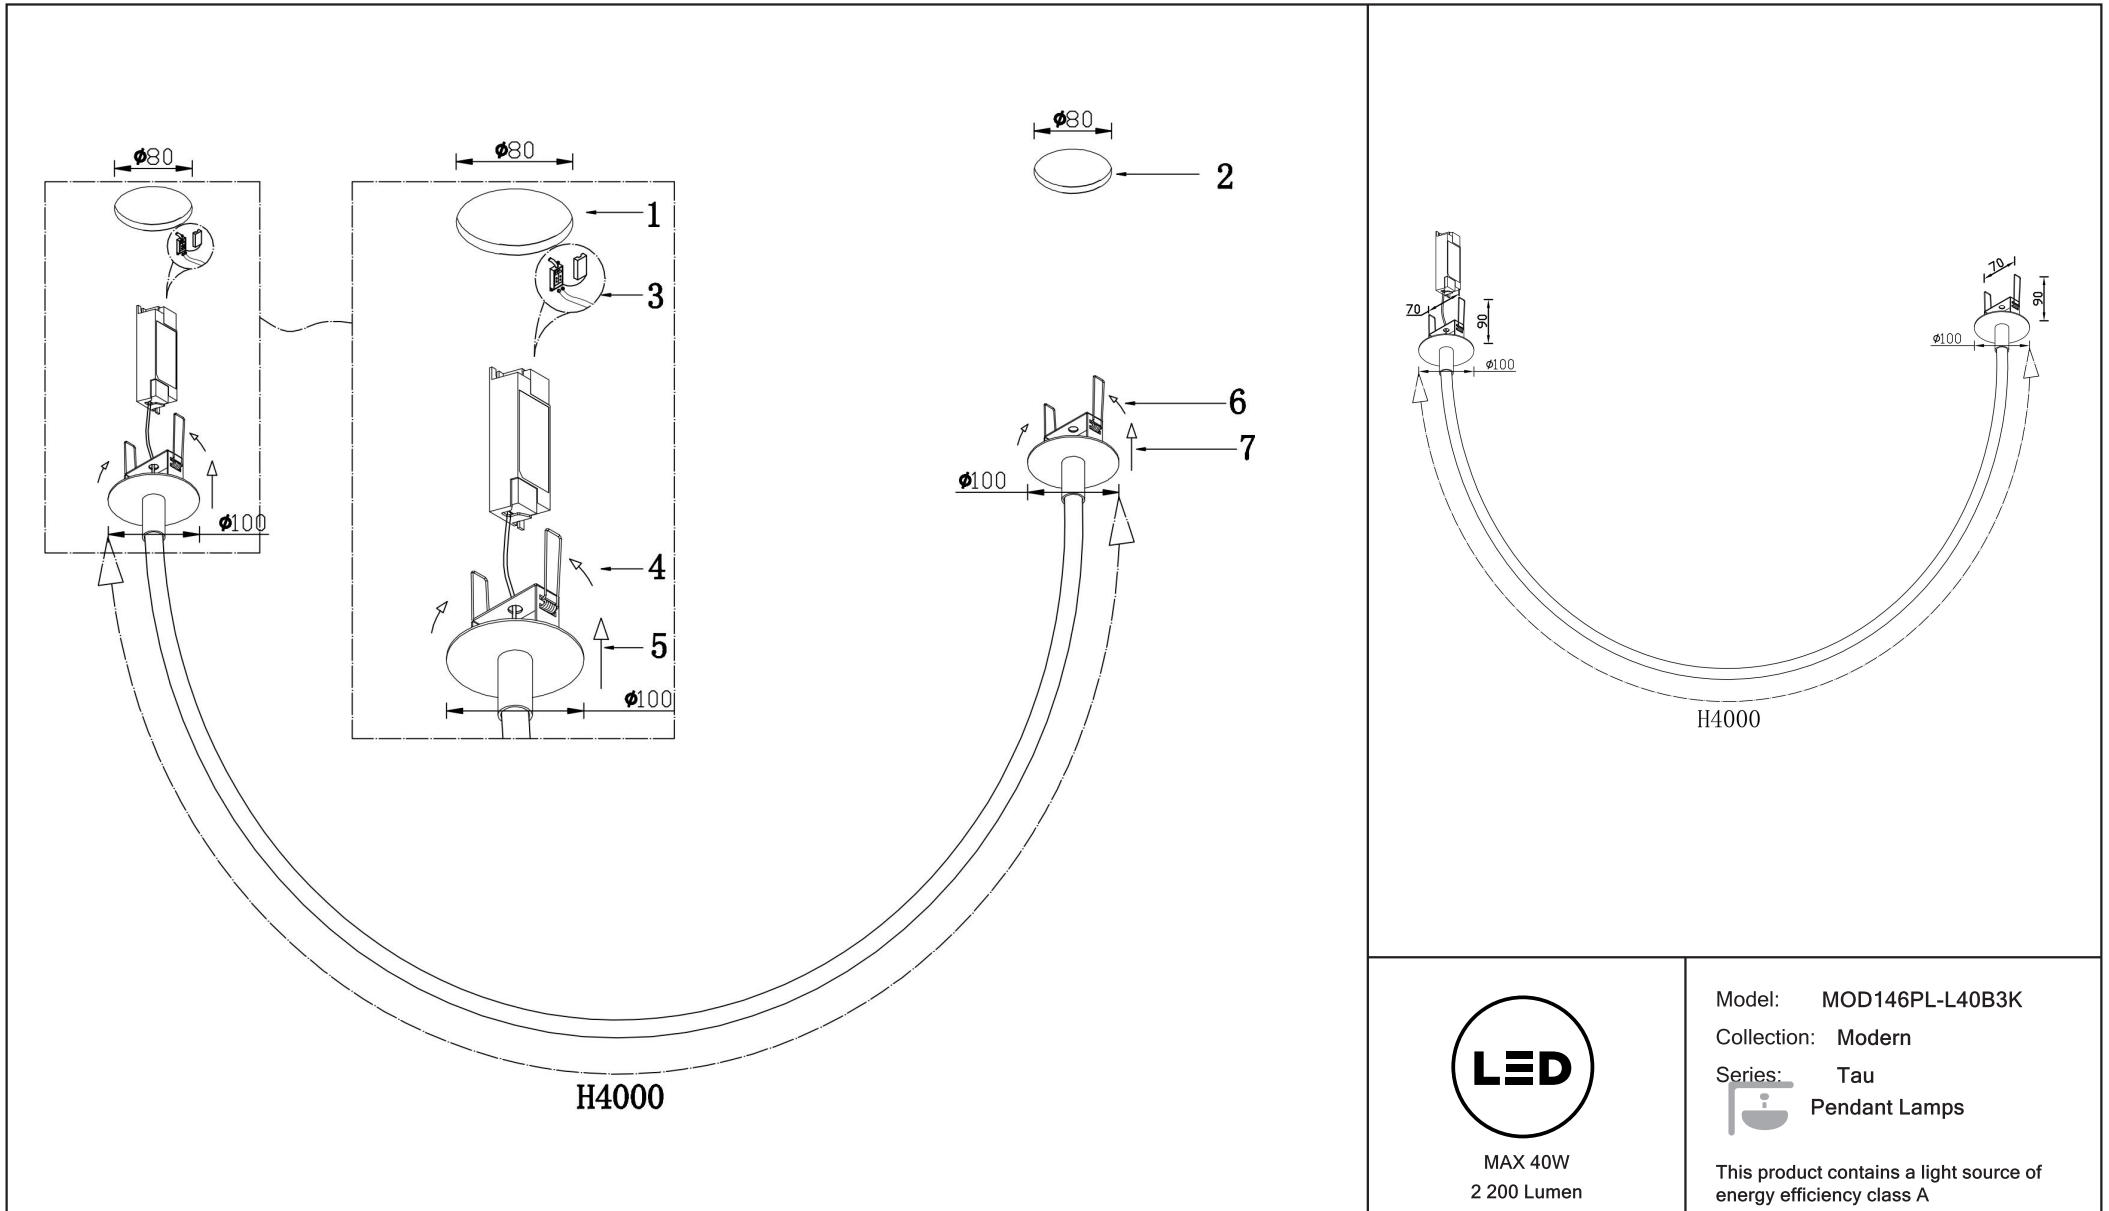

Instruction

MOD146PL-L40B3K

MAX 40W
2 200 Lumen

Model: MOD146PL-L40B3K
Collection: Modern
Series: Tau
Pendant Lamps

This product contains a light source of energy efficiency class A