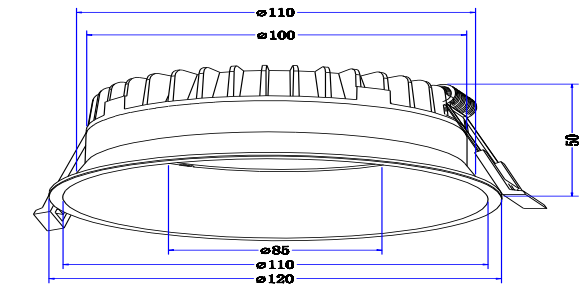

Downlight Okno

Ideal solution for wet rooms

MAYTONI

Recessed luminary Okno is compact solution for LED efficiency and modern beauty. You can illuminate any room flexibly to ensure ideal lighting conditions. Choose your suitable form and power to design your lighting space.

- COMPACT SIZE
- EASY MOUNTING
- ROUND / SQUARE SHAPES
- HIGH LEVEL IP 44
- POWERS 24W 18W 12W

ANGLE SCATTERING	CCT	COLOR	ARTICLE	LAMP POWER	LIGHT FLUX	IP	VOLTAGE RANGE
	3K WARM	w WHITE	DL053-12W3K-W	12 W	900 LM	IP20	AC 110-240
	4K DAY	w WHITE	DL053-12W4K-W	12 W	900 LM	IP20	AC 110-240
	3K WARM	w WHITE	DL053-18W3K-W	18 W	1.350 LM	IP20	AC 110-240
	4K DAY	w WHITE	DL053-18W4K-W	18 W	1.350 LM	IP20	AC 110-240
	3K WARM	w WHITE	DL053-24W3K-W	24 W	1.800 LM	IP20	AC 110-240
	4K DAY	w WHITE	DL053-24W4K-W	24 W	1.800 LM	IP20	AC 110-240
	3K WARM	w WHITE	DL054-12W3K-W	12 W	900 LM	IP20	AC 110-240
	4K DAY	w WHITE	DL054-12W4K-W	12 W	900 LM	IP20	AC 110-240
	3K WARM	w WHITE	DL054-18W3K-W	18 W	1.350 LM	IP20	AC 110-240
	4K DAY	w WHITE	DL054-18W4K-W	18 W	1.400 LM	IP20	AC 110-240

Downlight Okno

Ideal solution for wet rooms

MAYTONI

NEW
W
LED
IP20
3K
4K

ANGLE SCATTERING	CCT	COLOR	ARTICLE	LAMP POWER	LIGHT FLUX	IP	VOLTAGE RANGE
 >80°	3K WARM	w WHITE	DL054-24W3K-W	24 W	1.800 LM	IP20	AC 110-240
	4K DAY	w WHITE	DL054-24W4K-W	24 W	1.800 LM	IP20	AC 110-240