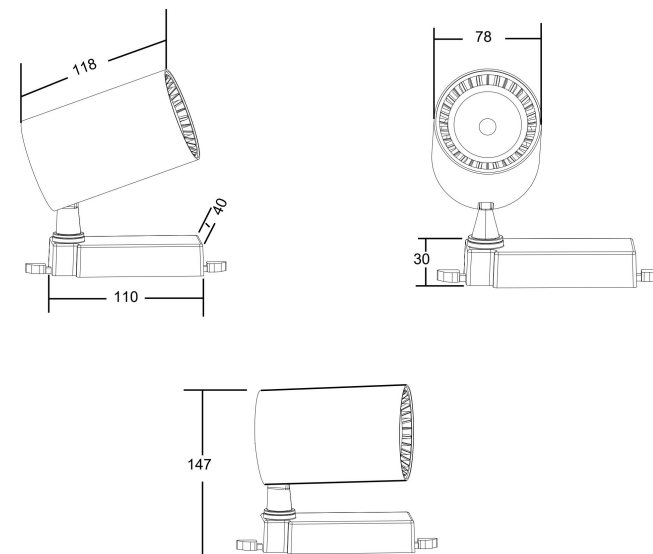

## TR003-1-12W4K-B

MAX 10W  
900 Lumen

Model: TR003-1-12W4K-B

Collection: Single phase track

This product contains a light source of the energy efficiency class G