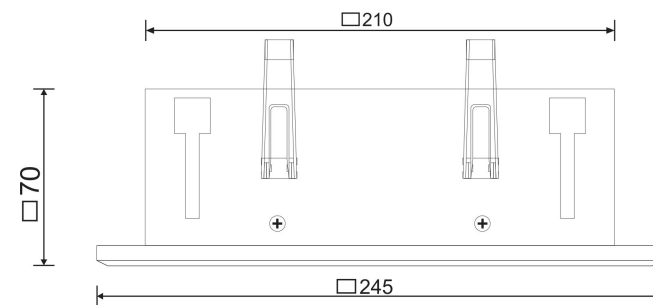

□ 215\*95

2xGU10 50W

Model: DL008-2-02-W

Collection: Downlight

Metal Modern

Recessed