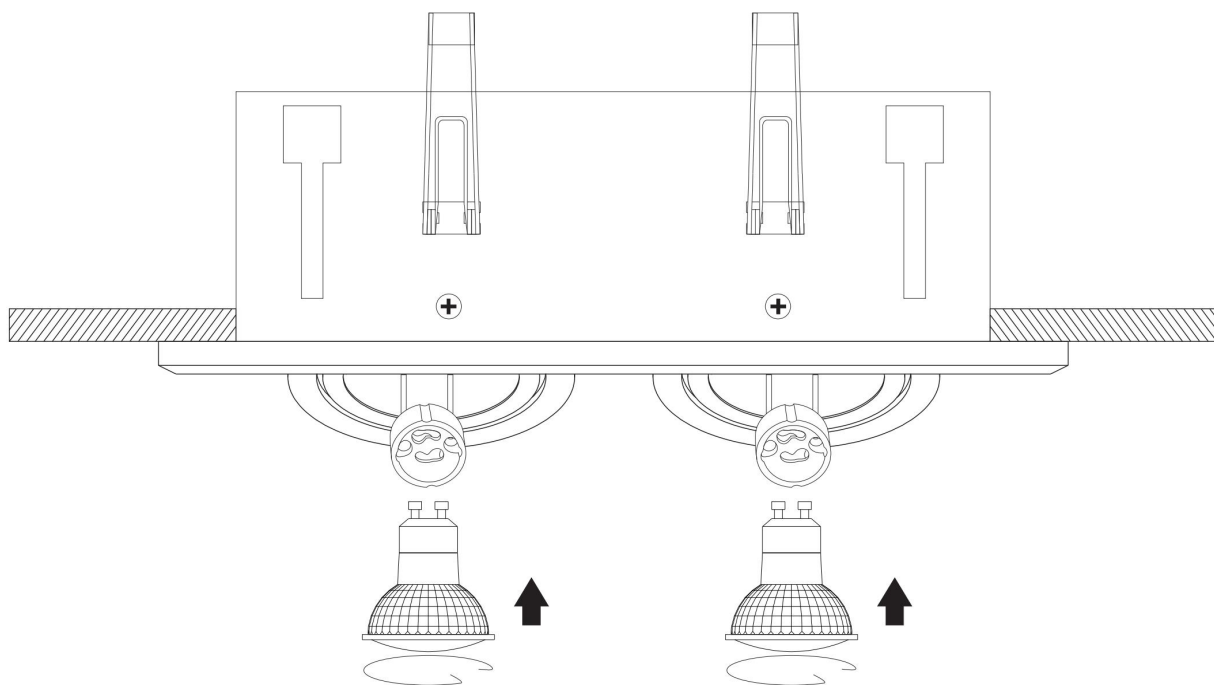

□ 215\*95

2xGU10 50W

Model: DL008-2-02-W

Collection: Downlight

Metal Modern

Recessed