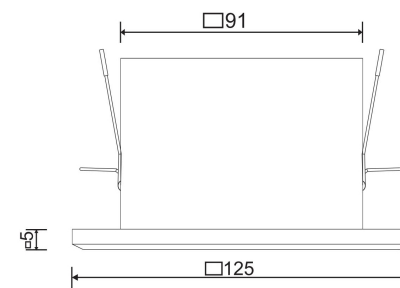

□ 215\*95

2xGU10 50W

Model: DL008-2-02-W

Collection: Downlight

Metal Modern

Recessed