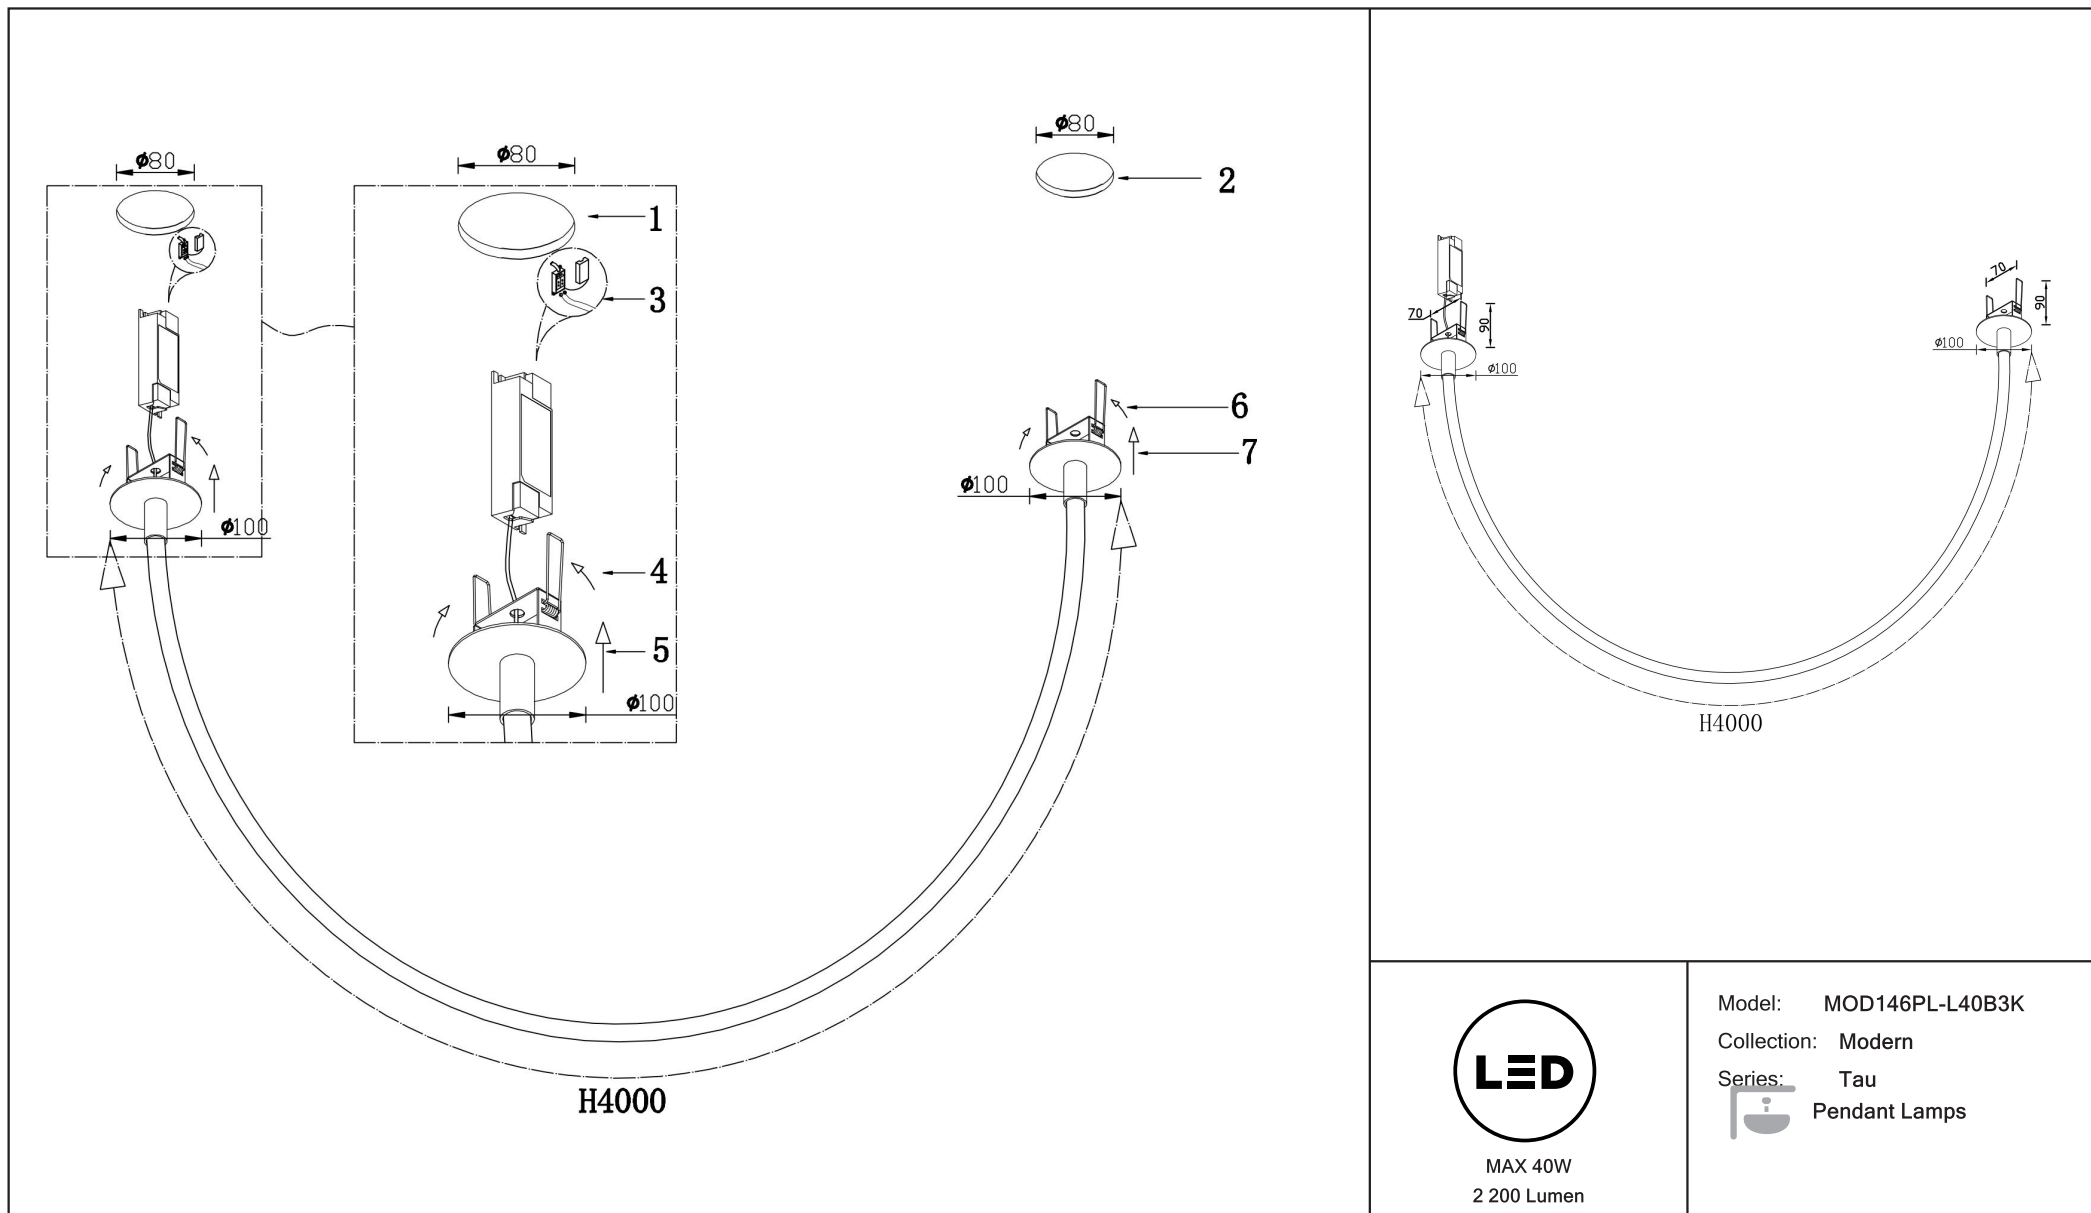

Instruction

MOD146PL-L40B3K

MAX 40W
2 200 Lumen

Model: MOD146PL-L40B3K

Collection: Modern

Series: Tau

Pendant Lamps