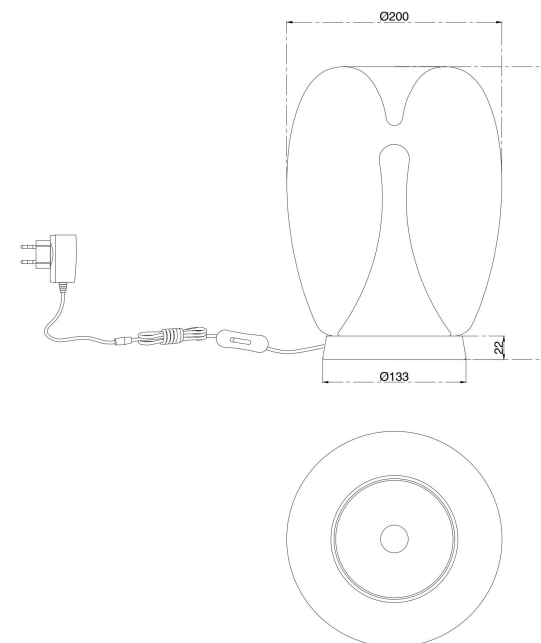

NO.1

NO.2

NO.3

MAX 9W
800 Lumen

Model: MOD282TL-L15G3K1
Collection: Modern
Series: Splash
Table Lamps