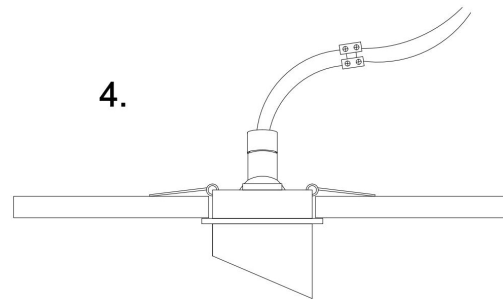

1.

Ø63mm

2.

3.

4.

1xGU10 12W

Model: DL044-01-GU10-B

Collection: Downlight