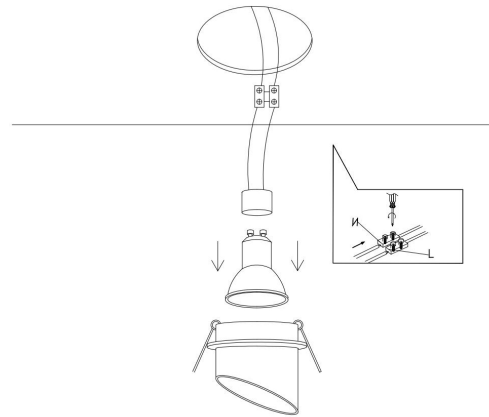

1.

Ø63mm

2.

3.

4.

1xGU10 12W

Model: DL044-01-GU10-B

Collection: Downlight