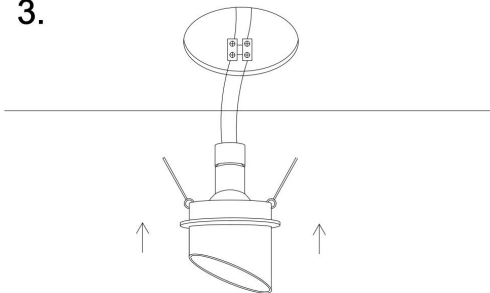

1.

Ø63mm

2.

3.

4.

1xGU10 12W

Model: DL044-01-GU10-B

Collection: Downlight