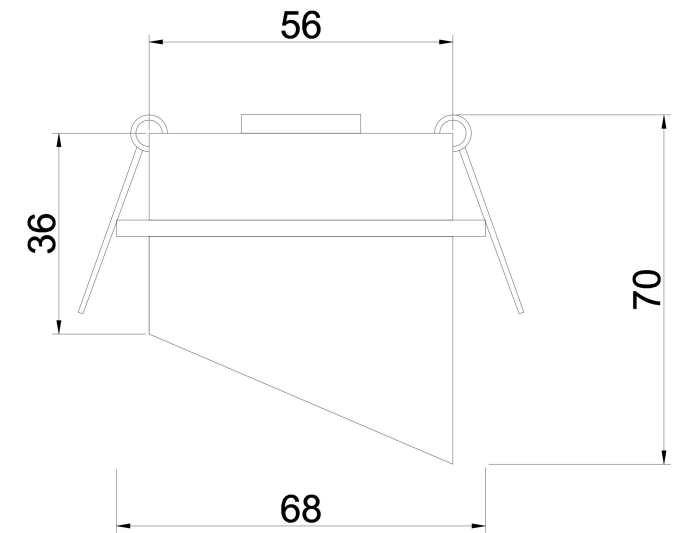

1.

Ø63mm

2.

3.

4.

1xGU10 12W

Model: DL044-01-GU10-B

Collection: Downlight