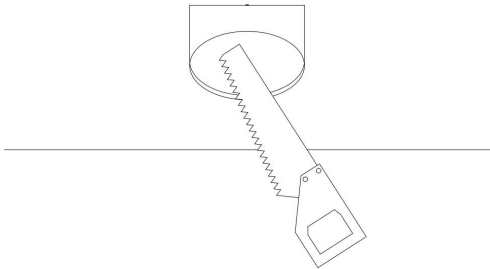

1.

Ø63mm

2.

3.

4.

1xGU10 12W

Model: DL044-01-GU10-B

Collection: Downlight