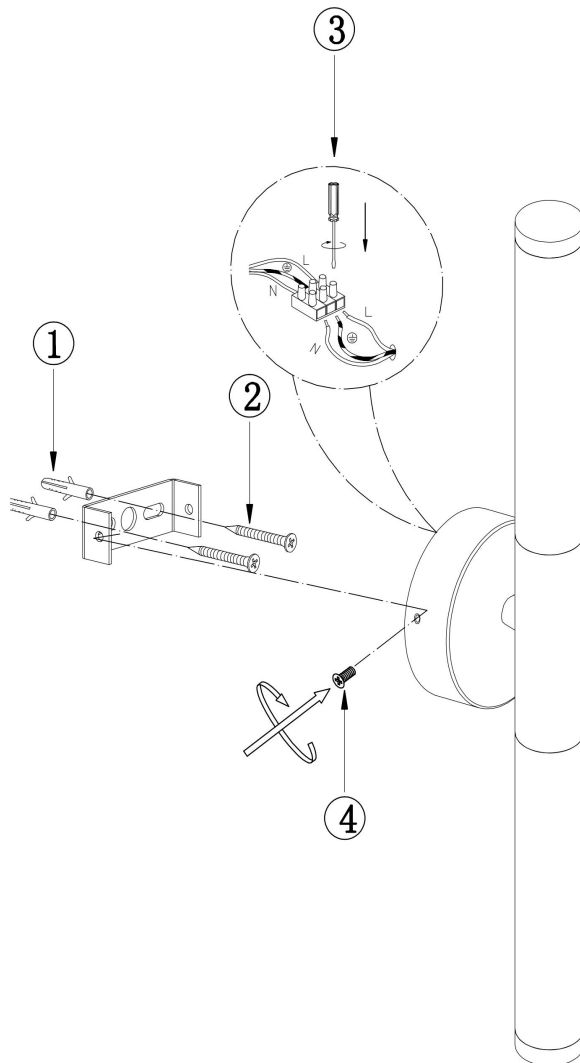

Instruction

MOD106WL-L16W3K

MAX 16W
1 400 Lumen

Model: MOD106WL-L16W3K

Collection: Modern

Series: Axis

This product contains a light source of the energy efficiency class E