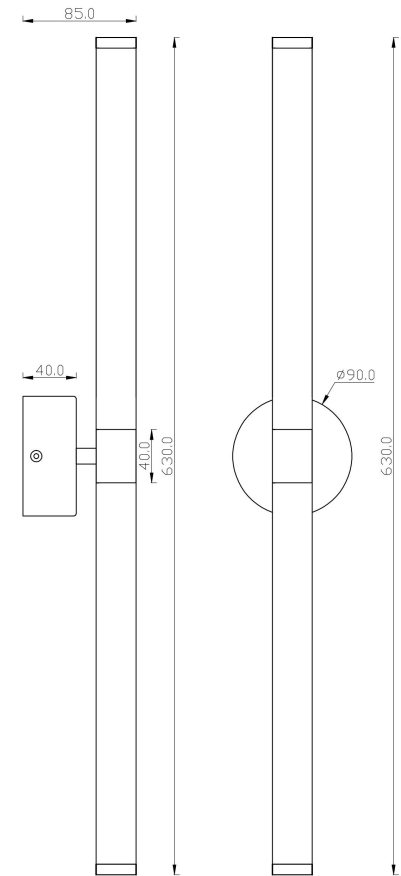

Instruction

MOD106WL-L16W3K

MAX 16W
1 400 Lumen

Model: MOD106WL-L16W3K

Collection: Modern

Series: Axis

This product contains a light source of the energy efficiency class E