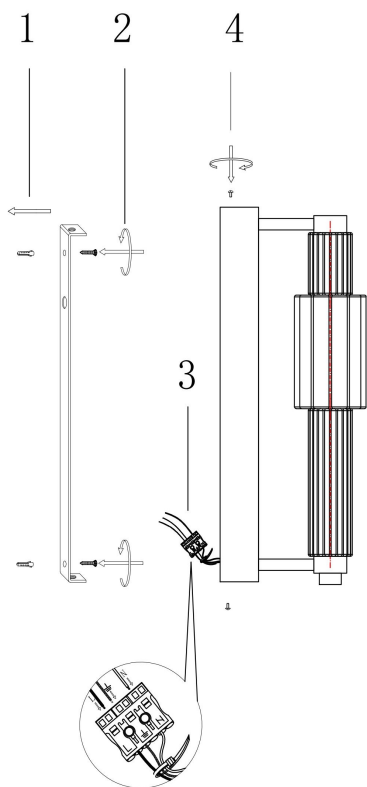

Instruction

MOD308WL-L9CG3K

MAX 8W
800 Lumen

Model: MOD308WL-L9CG3K
Collection: Modern
Series: Verticale
Wall Lamps