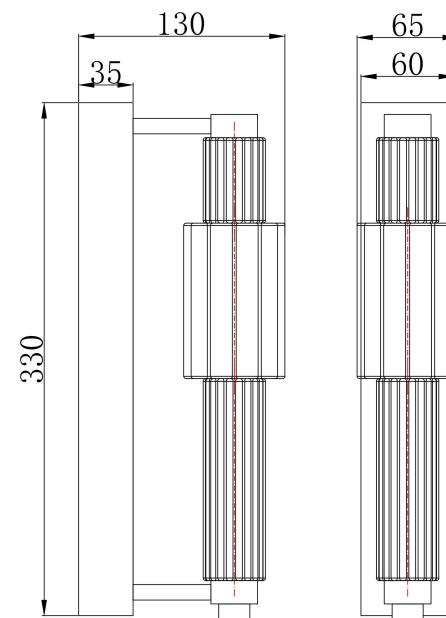

Instruction

MOD308WL-L9CG3K

MAX 8W
800 Lumen

Model: MOD308WL-L9CG3K
Collection: Modern
Series: Verticale
Wall Lamps