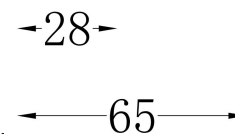

C041WL

Recessed mounting

MAX 3W
200 Lumen

Model: C041WL-L3B3K
Collection: Wall
Series: Mirax
Wall Lamps

This product contains a light source of the energy efficiency class F