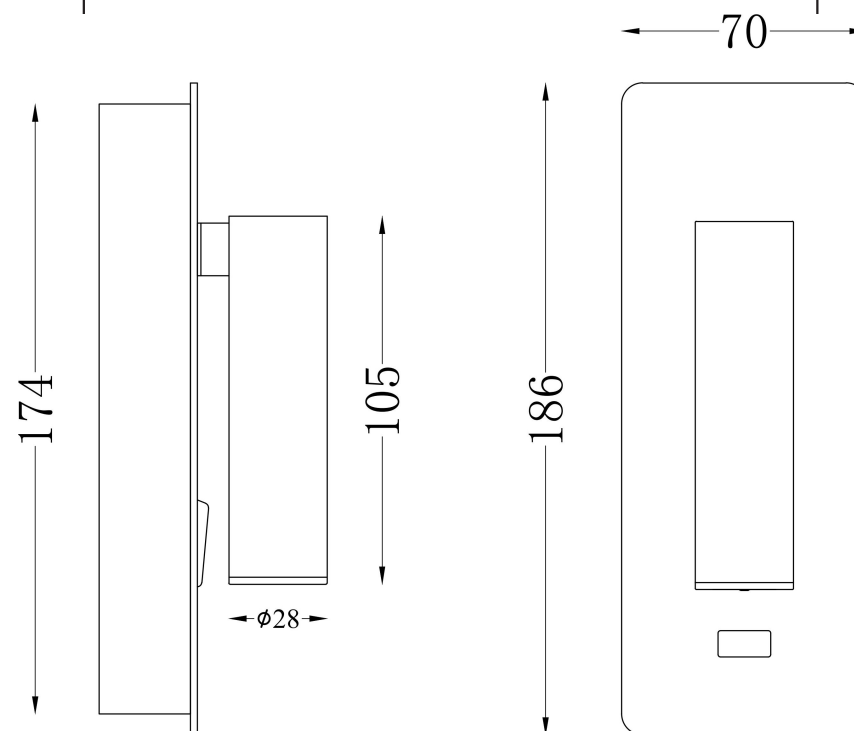

C041WL

Recessed mounting

MAX 3W
200 Lumen

Model: C041WL-L3B3K
Collection: Wall
Series: Mirax
Wall Lamps

This product contains a light source of the energy efficiency class F