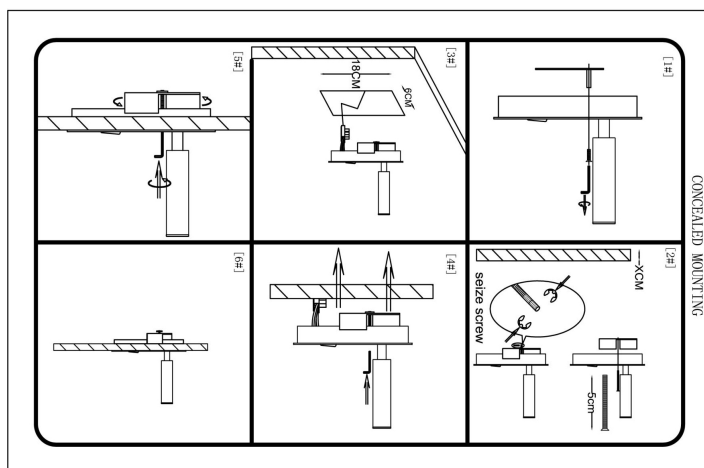

C041WL

Recessed mounting

MAX 3W
200 Lumen

Model: C041WL-L3B3K
Collection: Wall
Series: Mirax
Wall Lamps

This product contains a light source of the energy efficiency class F