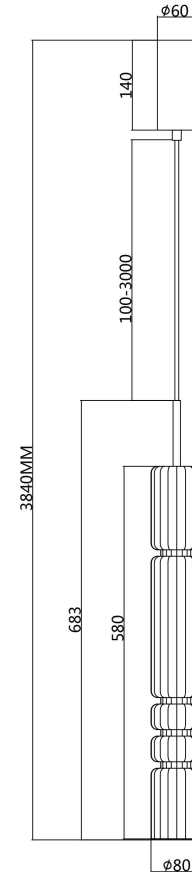

## MOD272PL-L12B3K

MAX 12W  
1 600 Lumen

Model: MOD272PL-L12B3K

Collection: Modern

Series: Ordo

Pendant Lamps