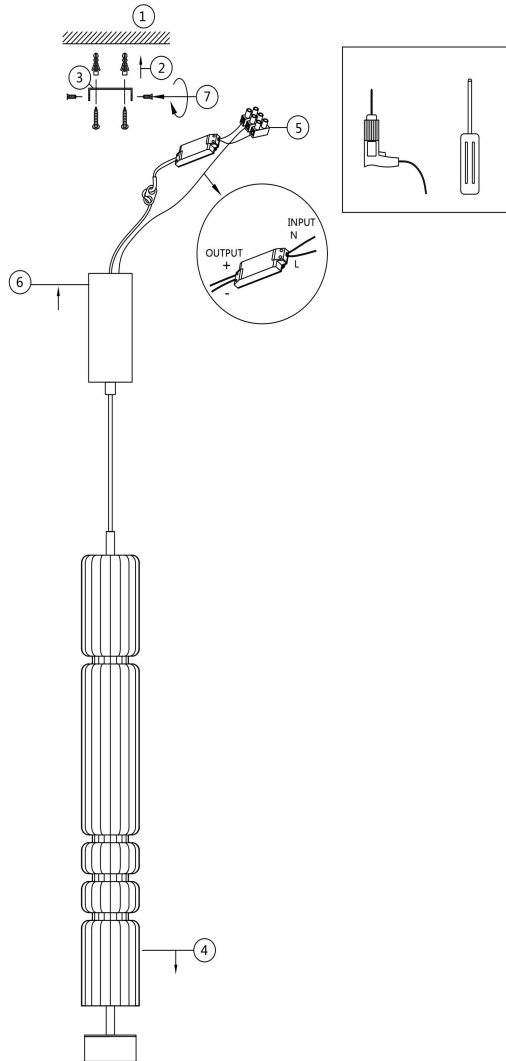

## MOD272PL-L12B3K

MAX 12W  
1 600 Lumen

Model: MOD272PL-L12B3K

Collection: Modern

Series: Ordo

Pendant Lamps