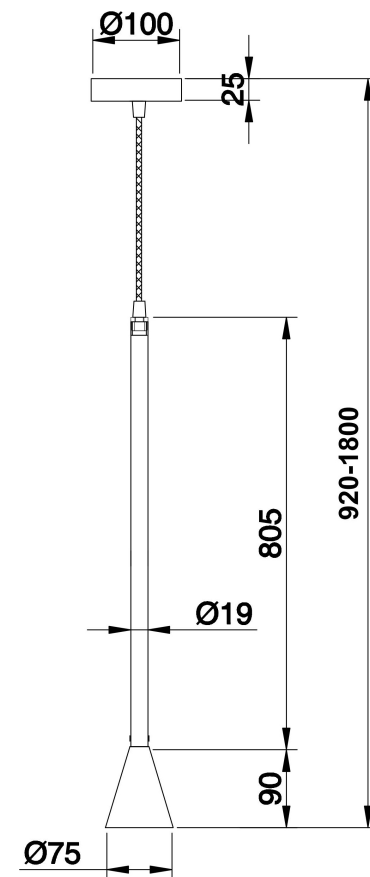

Instruction

P064PL-01G

Model: P064PL-01G
Collection: Pendant
Series: Arrow
Pendant Lamps