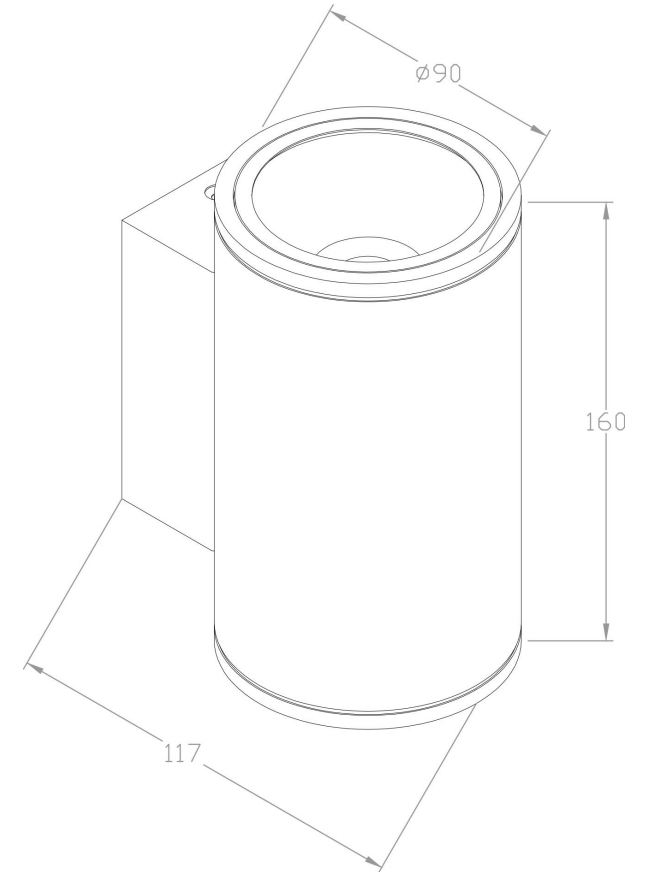

2

3

1

MAX 10W  
800 Lumen

Model: O303WL-L10W3K

Collection: Outdoor

Series: Shim

This product contains a light source of energy efficiency class F