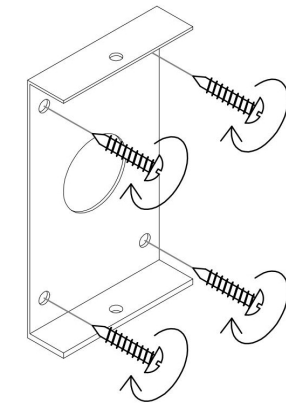

2

3

1

MAX 10W  
800 Lumen

Model: O303WL-L10W3K

Collection: Outdoor

Series: Shim

This product contains a light source of energy efficiency class F