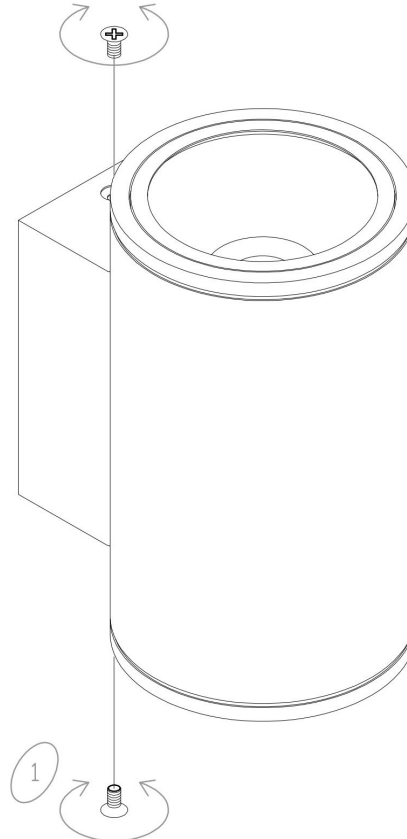

2

3

1

MAX 10W  
800 Lumen

Model: O303WL-L10W3K

Collection: Outdoor

Series: Shim

This product contains a light source of energy efficiency class F