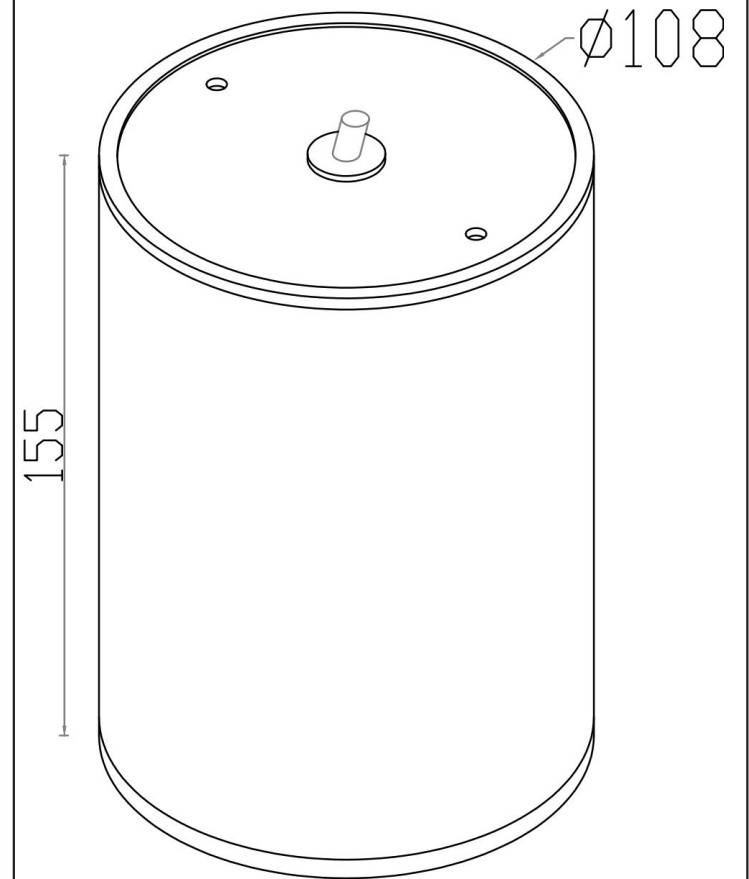

Instruction

O306CL-L12GF

MAX 12W
1 300 Lumen

Model: O306CL-L12GF
Collection: Outdoor
Series: Bar
Ceiling Lamps