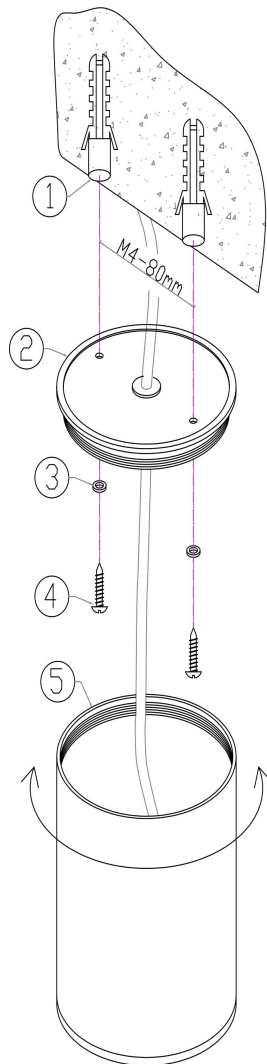

Instruction

O306CL-L12GF

MAX 12W
1 300 Lumen

Model: O306CL-L12GF
Collection: Outdoor
Series: Bar
Ceiling Lamps