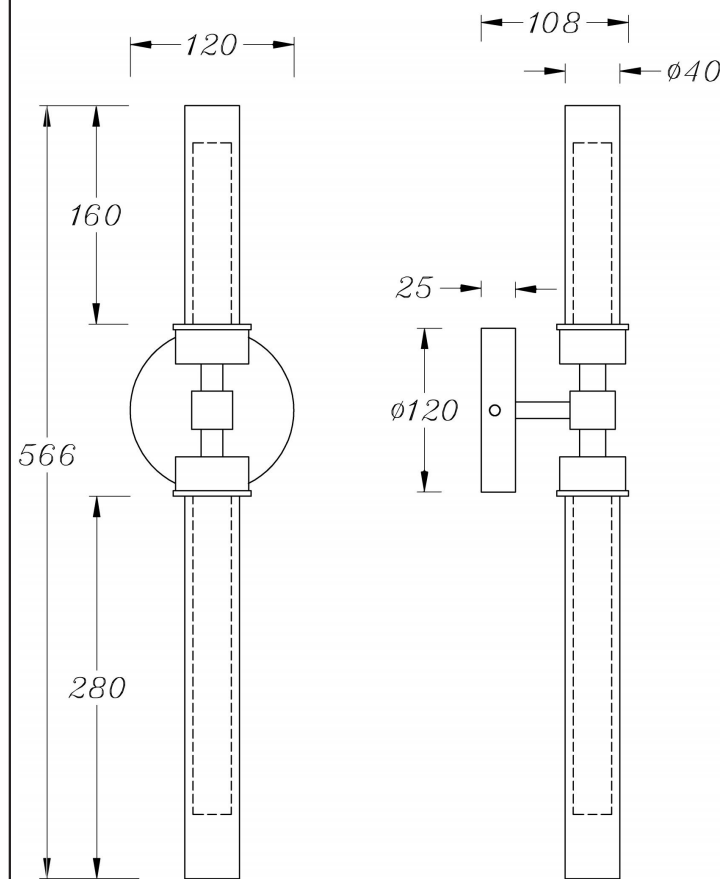

## MOD116WL-L7BS3K

MAX 7W  
600 Lumen

Model: MOD116WL-L7BS3K

Collection: Modern

Series: Stelo

Wall Lamps

This product contains a light source of the energy efficiency class F