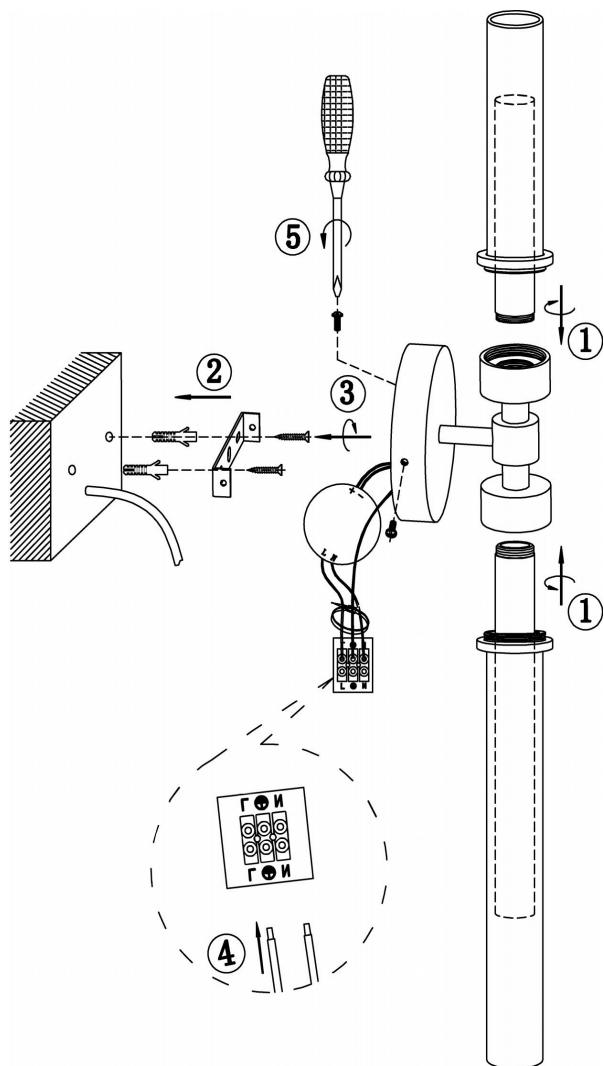

## MOD116WL-L7BS3K

MAX 7W  
600 Lumen

Model: MOD116WL-L7BS3K

Collection: Modern

Series: Stelo

Wall Lamps

This product contains a light source of the energy efficiency class F