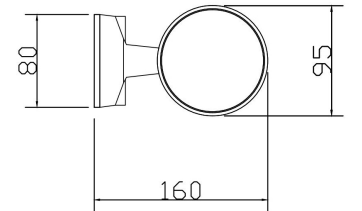

Instruction

O419WL-02W

2xE27 60W

Model: O419WL-02W
 Collection: Outdoor
 Series: Rando
 Wall Lamps

This product contains a light source of energy efficiency class