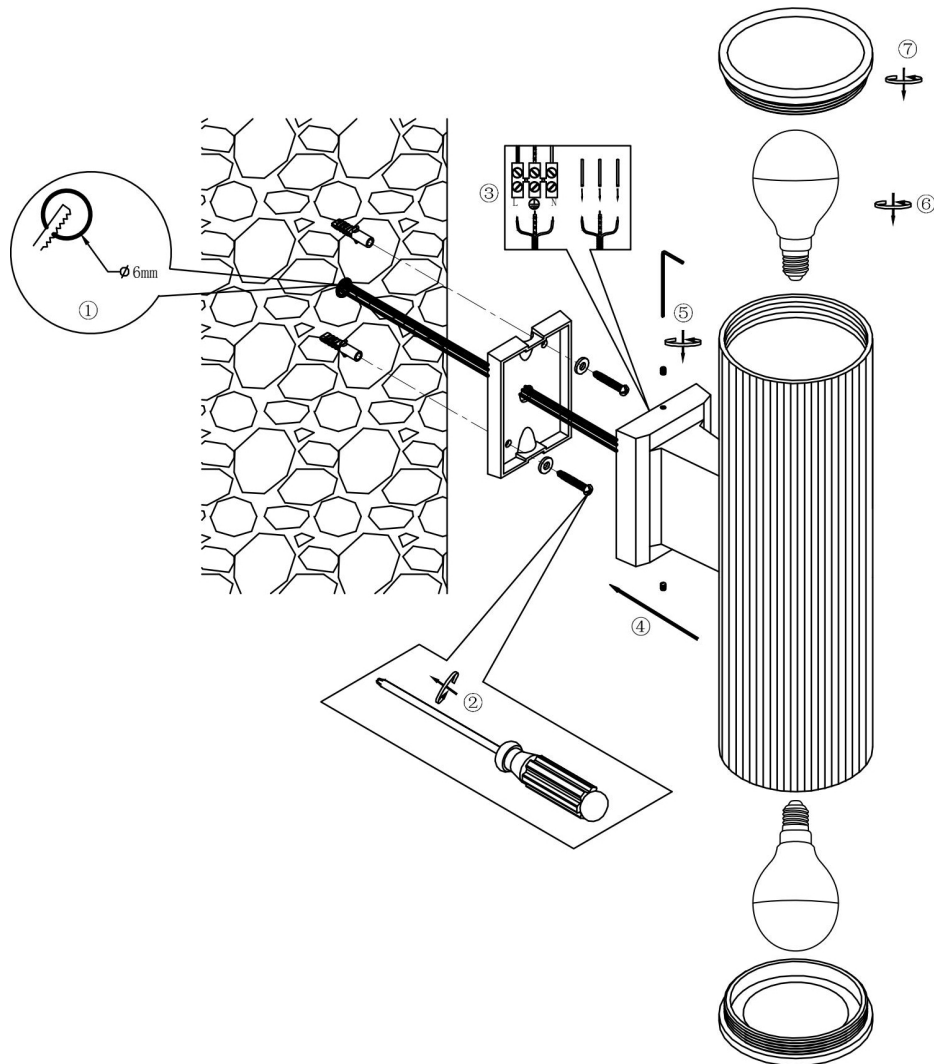

Instruction

O419WL-02W

2xE27 60W

Model: O419WL-02W
 Collection: Outdoor
 Series: Rando
 Wall Lamps

This product contains a light source of energy efficiency class