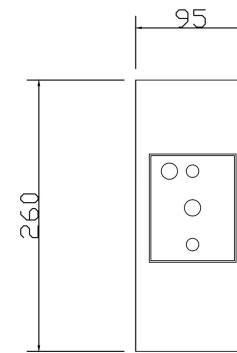

Instruction

O419WL-02W

2xE27 60W

Model: O419WL-02W
 Collection: Outdoor
 Series: Rando
 Wall Lamps

This product contains a light source of energy efficiency class