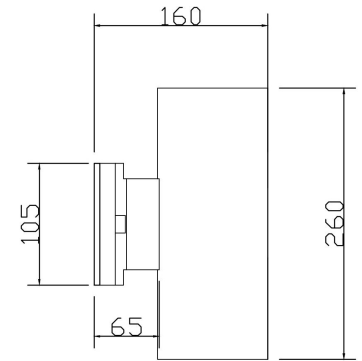

Instruction

O419WL-02W

2xE27 60W

Model: O419WL-02W
 Collection: Outdoor
 Series: Rando
 Wall Lamps

This product contains a light source of energy efficiency class