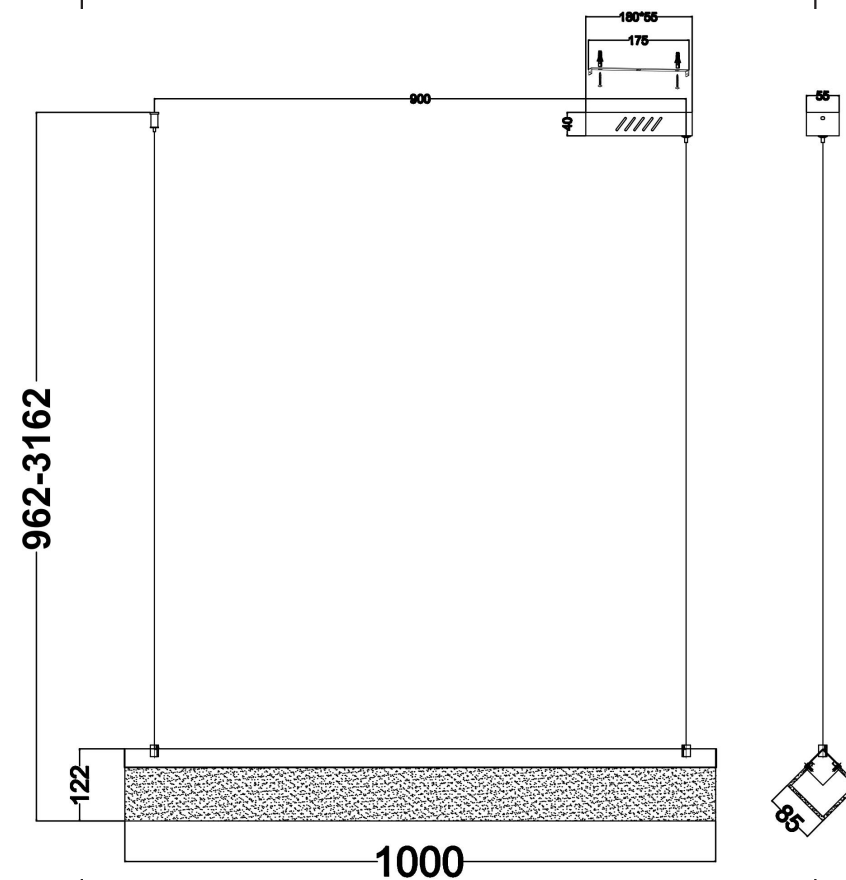

Instruction

MOD250PL-L36BS3K

MAX 35W
2 400 Lumen

Model: MOD250PL-L36BS3K

Collection: Modern

Series: Petra

Pendant Lamps

This product contains a light source of the energy efficiency class G