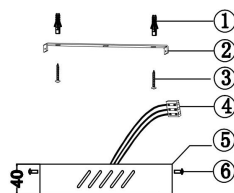

Instruction

MOD250PL-L36BS3K

MAX 35W
2 400 Lumen

Model: MOD250PL-L36BS3K

Collection: Modern

Series: Petra

Pendant Lamps

This product contains a light source of the energy efficiency class G