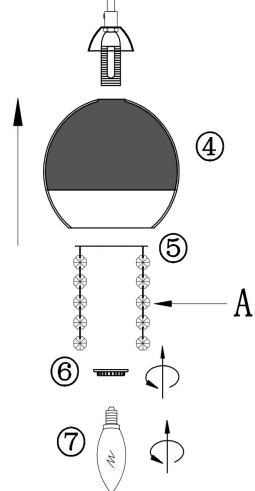

INSTRUCTION FOR FIX:
A=9pcs

1xE14 40W

Model: P012-PL-01-N
Collection: Pendant
Series: Iceberg
Pendant Lamps

This product contains a light source of energy efficiency class