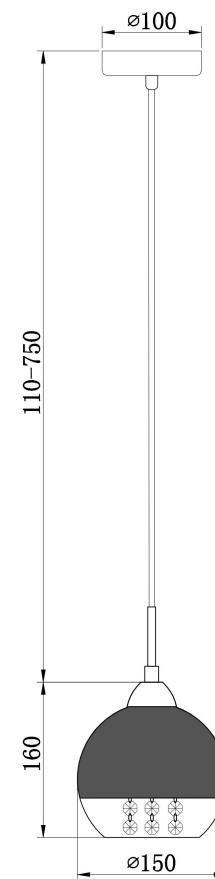

INSTRUCTION FOR FIX:
A=9pcs

1xE14 40W

Model: P012-PL-01-N
Collection: Pendant
Series: Iceberg
Pendant Lamps

This product contains a light source of energy efficiency class