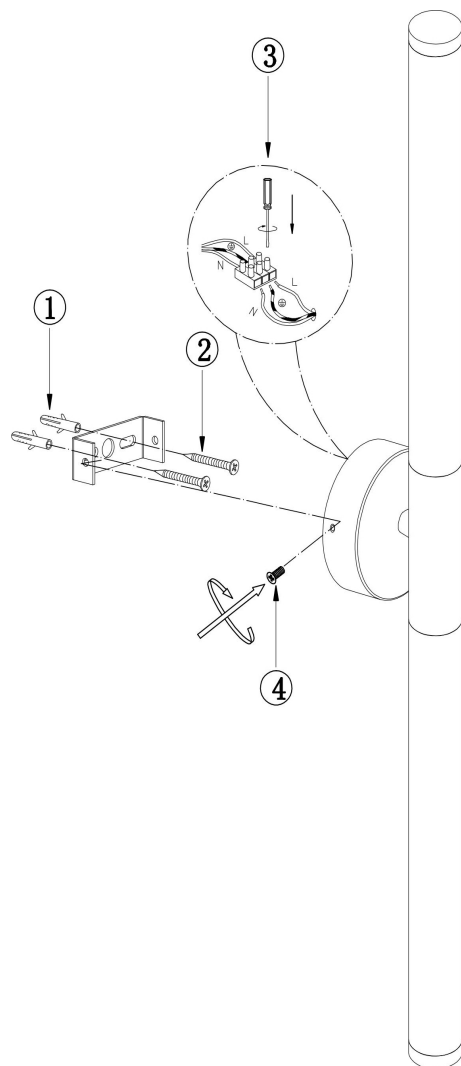

## MOD106WL-L16B3K

MAX 16W  
1 400 Lumen

Model: MOD106WL-L16B3K

Collection: Modern

Series: Axis

Wall Lamps

This product contains a light source of the energy efficiency class E