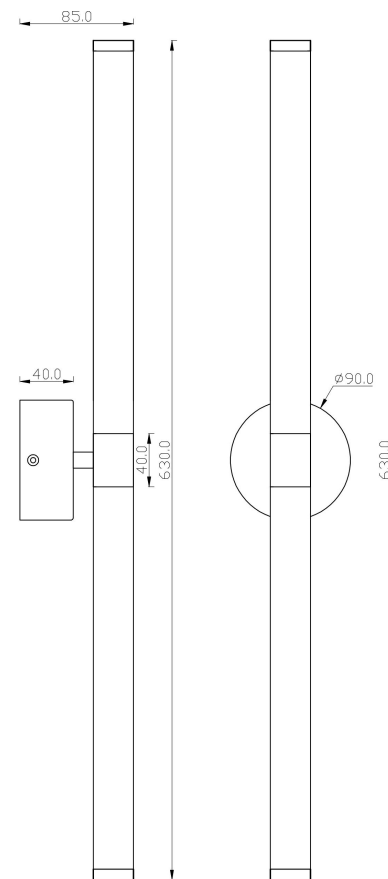

## MOD106WL-L16B3K

MAX 16W  
1 400 Lumen

Model: MOD106WL-L16B3K

Collection: Modern

Series: Axis

Wall Lamps

This product contains a light source of the energy efficiency class E