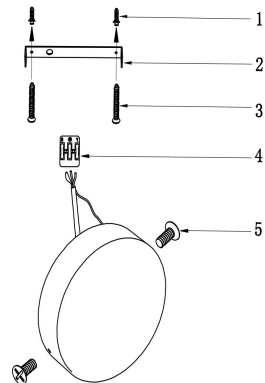

Instruction

MOD005WL-L46BSK1

MAX 47W
2 300 Lumen

Model: MOD005WL-L46BSK1

Collection: Modern

Series: Halo

Wall Lamps