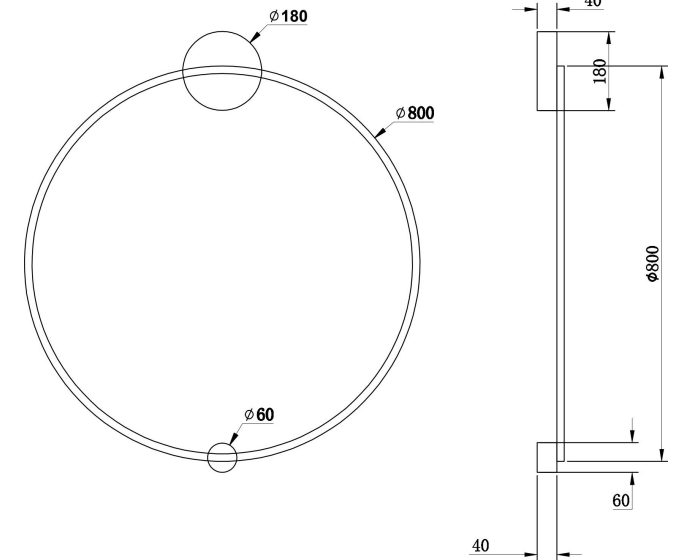

Instruction

MOD005WL-L46BSK1

MAX 47W
2 300 Lumen

Model: MOD005WL-L46BSK1

Collection: Modern

Series: Halo

Wall Lamps