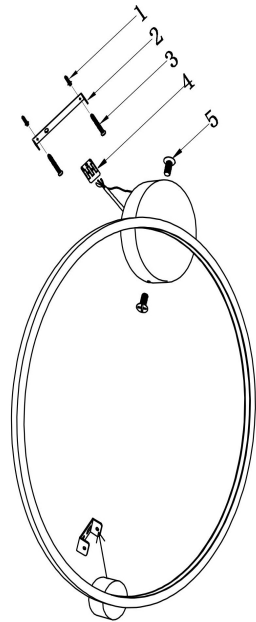

Instruction

MOD005WL-L46BSK1

MAX 47W
2 300 Lumen

Model: MOD005WL-L46BSK1

Collection: Modern

Series: Halo

Wall Lamps