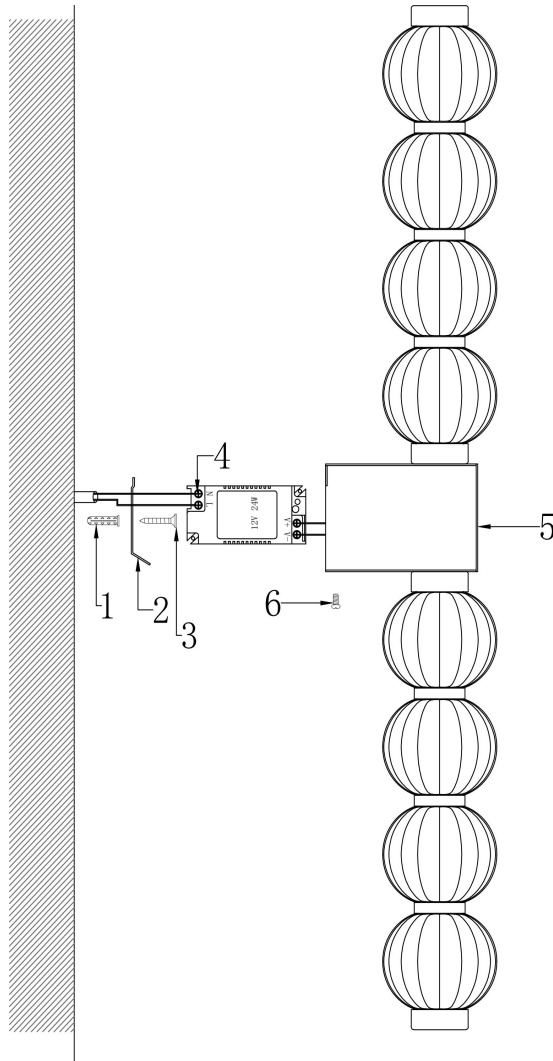

## MOD555WL-L13G3K

MAX 19W  
800 Lumen

Model: MOD555WL-L13G3K  
Collection: Modern  
Series: Amulet  
Wall Lamps