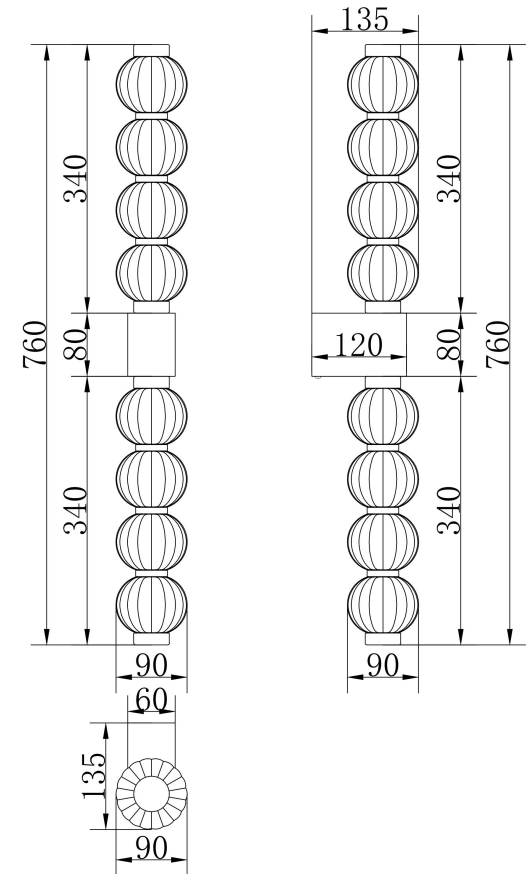

## MOD555WL-L13G3K

MAX 19W  
800 Lumen

Model: MOD555WL-L13G3K  
Collection: Modern  
Series: Amulet  
Wall Lamps