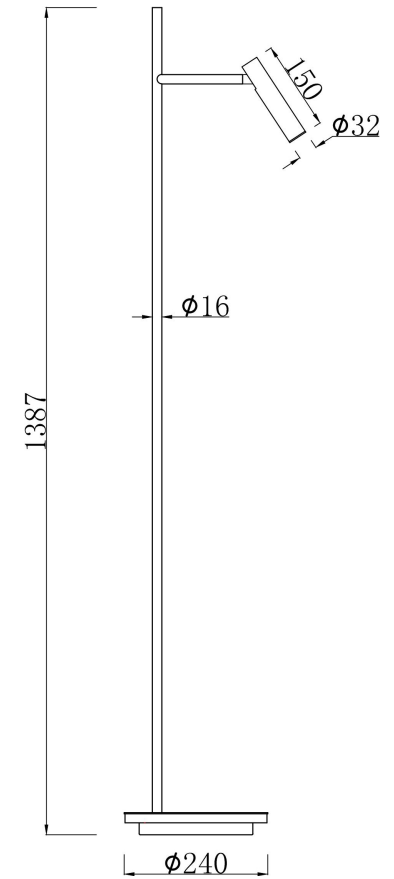

Instruction

Z010FL-L8B3K

MAX 11W
730 Lumen

Model: Z010FL-L8B3K
Collection: Table & Floor
Series: Estudio
Stehleuchte

This product contains a light source of the energy efficiency class F