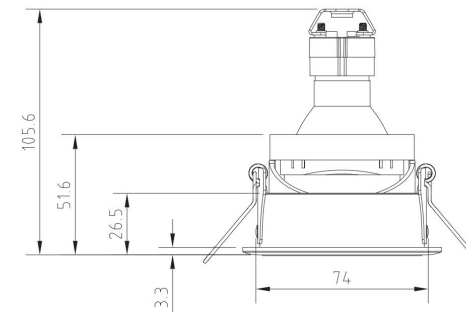

Instruction

DL053-01WB

1xGU10 10W

Model: DL053-01WB

Collection: Downlight

Share
Recessed