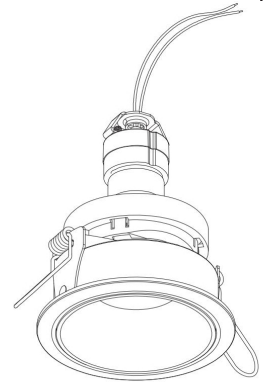

Instruction

DL053-01WB

1xGU10 10W

Model: DL053-01WB

Collection: Downlight

Share
Recessed