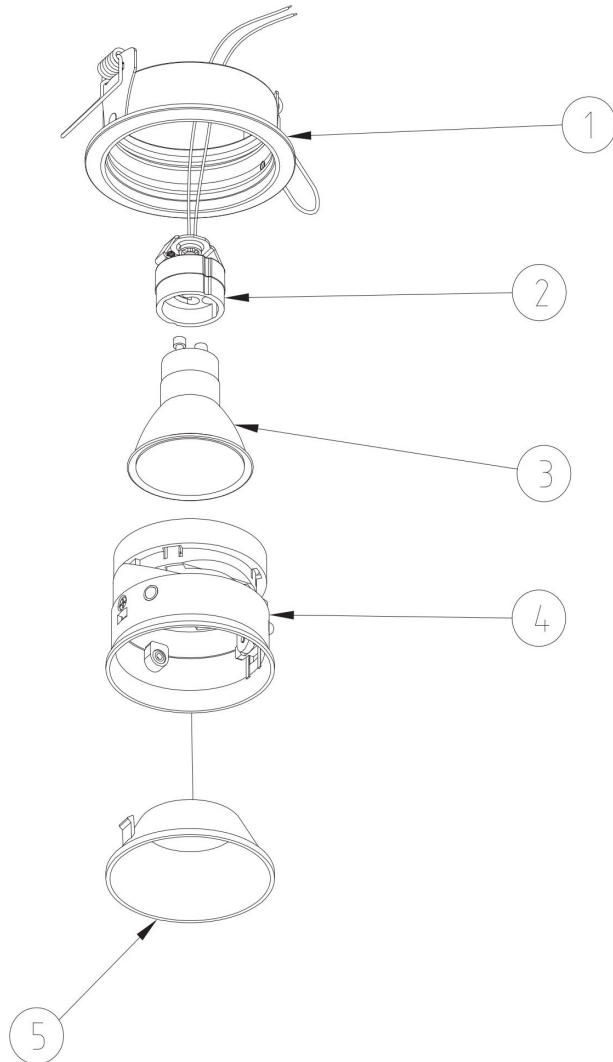

Instruction

DL053-01WB

1xGU10 10W

Model: DL053-01WB

Collection: Downlight

Share
Recessed