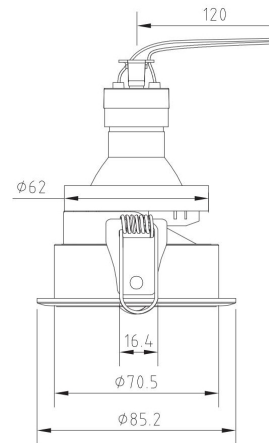

Instruction

DL053-01WB

1xGU10 10W

Model: DL053-01WB

Collection: Downlight

Share
Recessed