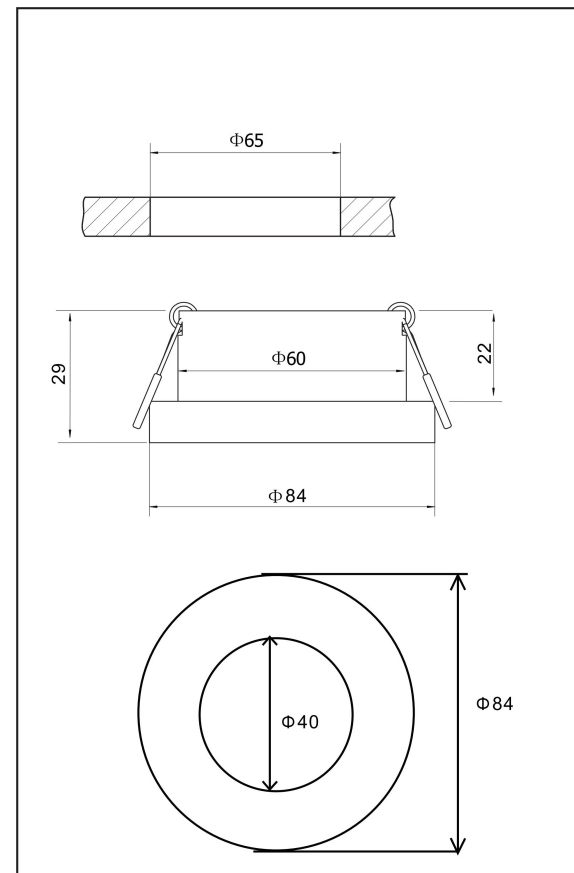

Cut out (mm): $\varnothing 65$

1

2

3

4

1xGU10 10W

Model: DL083-01-GU10-RD-B

Collection: Downlight