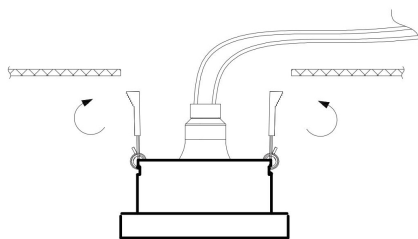

Cut out (mm): $\varnothing 65$

1

2

3

4

1xGU10 10W

Model: DL083-01-GU10-RD-B

Collection: Downlight