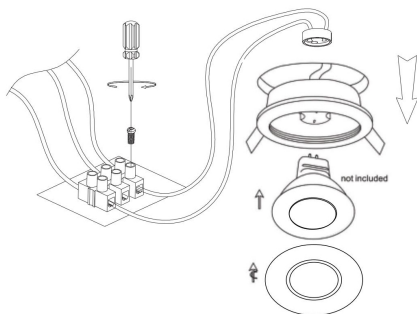

Cut out (mm): $\varnothing 65$

1

2

3

4

1xGU10 10W

Model: DL083-01-GU10-RD-B

Collection: Downlight