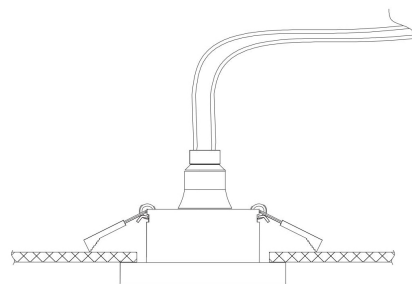

Cut out (mm): $\varnothing 65$

1

2

3

4

1xGU10 10W

Model: DL083-01-GU10-RD-B

Collection: Downlight