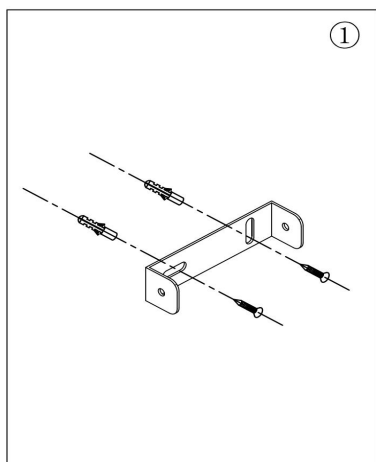

Instruction

MOD421WL-L6BS3K

MAX 7W
350 Lumen

Model: MOD421WL-L6BS3K

Collection: Modern

Series: Pixel