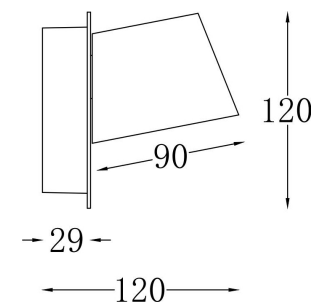

Instruction

MOD421WL-L6BS3K

MAX 7W
350 Lumen

Model: MOD421WL-L6BS3K

Collection: Modern

Series: Pixel