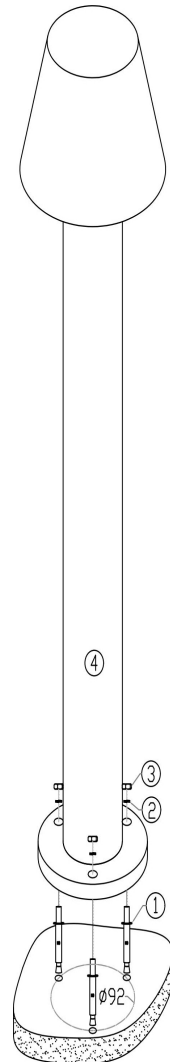

Instruction

O421FL-L5W

MAX 5W
400 Lumen

Model: O421FL-L5W
Collection: Outdoor
Series: Harz
Landschaftslampe

This product contains a light source of energy efficiency class F