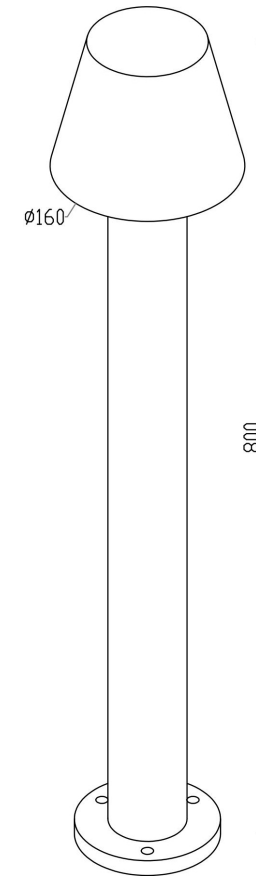

Instruction

O421FL-L5W

MAX 5W
400 Lumen

Model: O421FL-L5W
Collection: Outdoor
Series: Harz
Landschaftslampe

This product contains a light source of energy efficiency class F