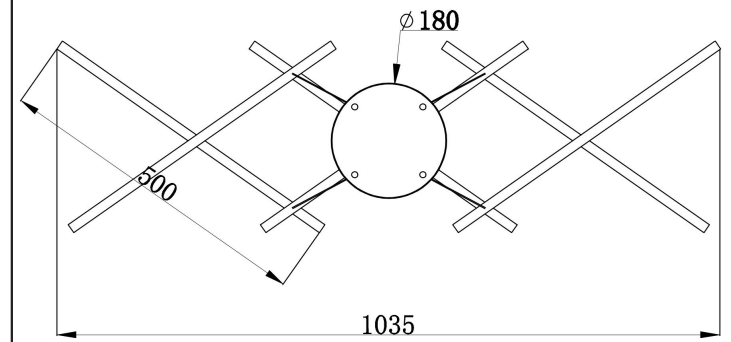

Instruction

MOD244PL-L50BSK

MAX 40W
1.400 Lumen

Model: MOD244PL-L50BSK

Collection: Modern

Series: Halo

Pendant Lamps