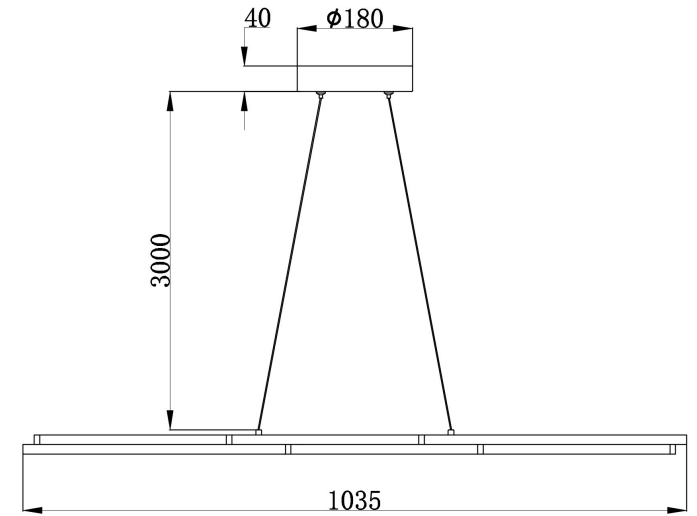

Instruction

MOD244PL-L50BSK

MAX 40W
1.400 Lumen

Model: MOD244PL-L50BSK

Collection: Modern

Series: Halo

Pendant Lamps