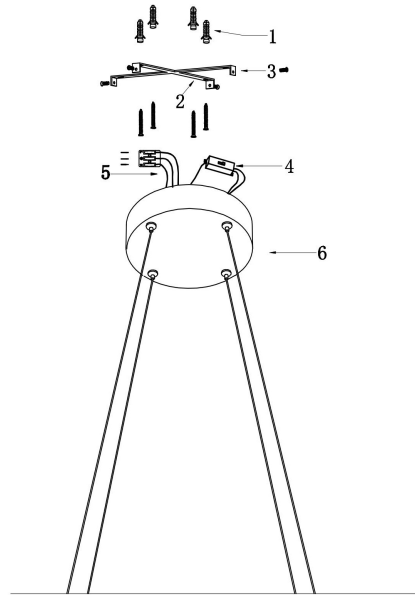

Instruction

MOD244PL-L50BSK

MAX 40W
1.400 Lumen

Model: MOD244PL-L50BSK

Collection: Modern

Series: Halo

Pendant Lamps