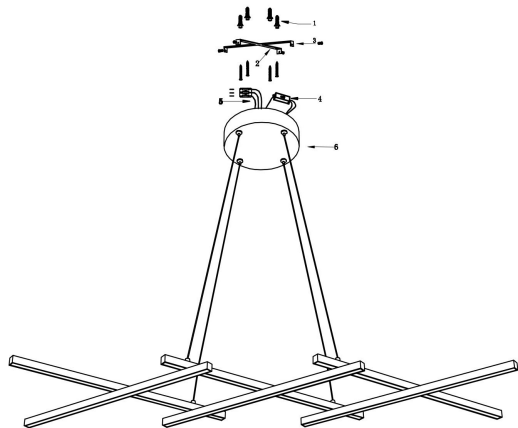

Instruction

MOD244PL-L50BSK

MAX 40W
1.400 Lumen

Model: MOD244PL-L50BSK

Collection: Modern

Series: Halo

Pendant Lamps