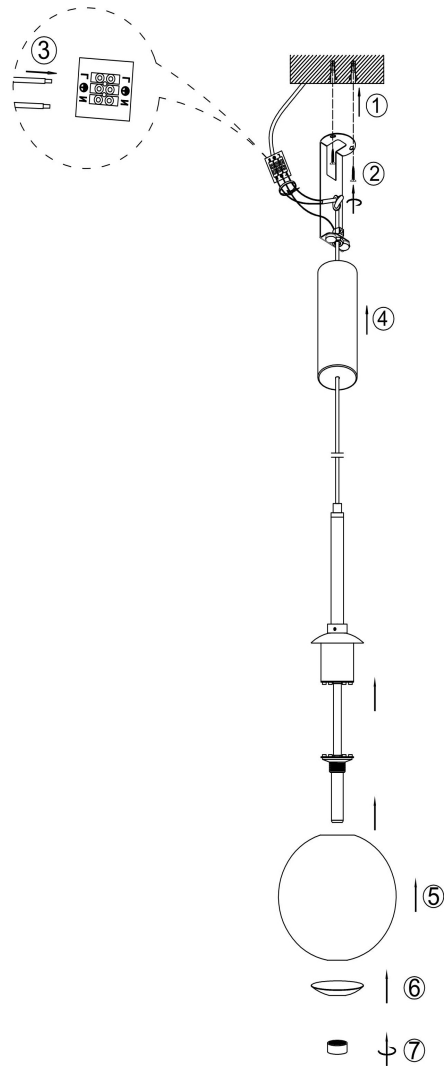

Instruction

Z020PL-L6B3K

MAX 7W
400 Lumen

Model: Z020PL-L6B3K
Collection: Table & Floor
Series: The Sixth Sense
Pendant Lamps