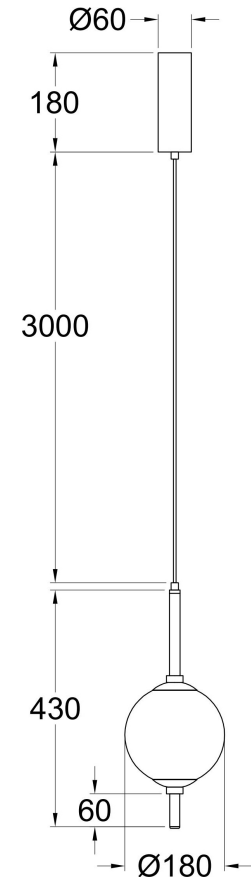

Instruction

Z020PL-L6B3K

MAX 7W
400 Lumen

Model: Z020PL-L6B3K
Collection: Table & Floor
Series: The Sixth Sense
Pendant Lamps