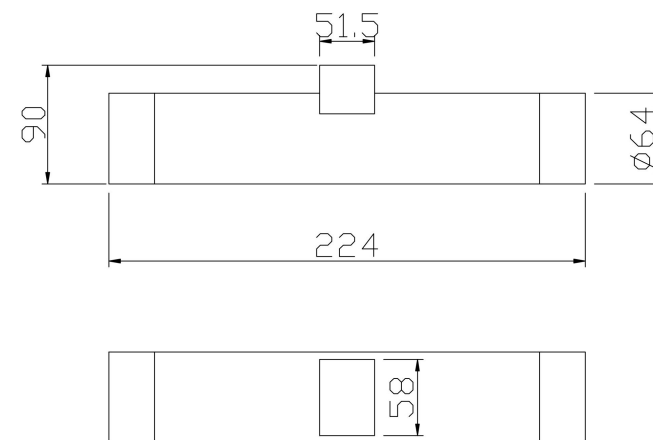

③

①

②

MAX 10W  
750 Lumen

Model: C027WL-L10W  
Collection: Wall  
Series: KILT  
Wall Lamps

This product contains a light source of the energy efficiency class G