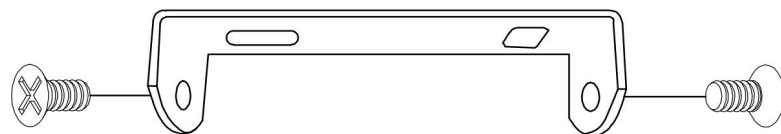

③

①

②

MAX 10W  
750 Lumen

Model: C027WL-L10W  
Collection: Wall  
Series: KILT  
Wall Lamps

This product contains a light source of the energy efficiency class G