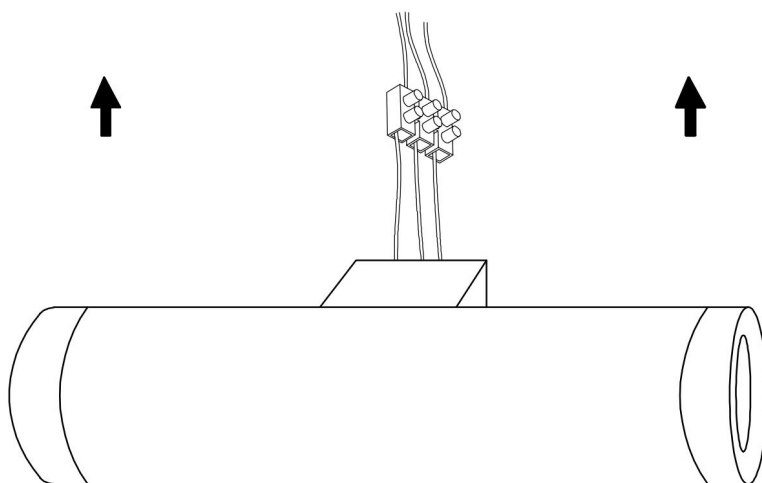

③

①

②

MAX 10W  
750 Lumen

Model: C027WL-L10W  
Collection: Wall  
Series: KILT  
Wall Lamps

This product contains a light source of the energy efficiency class G