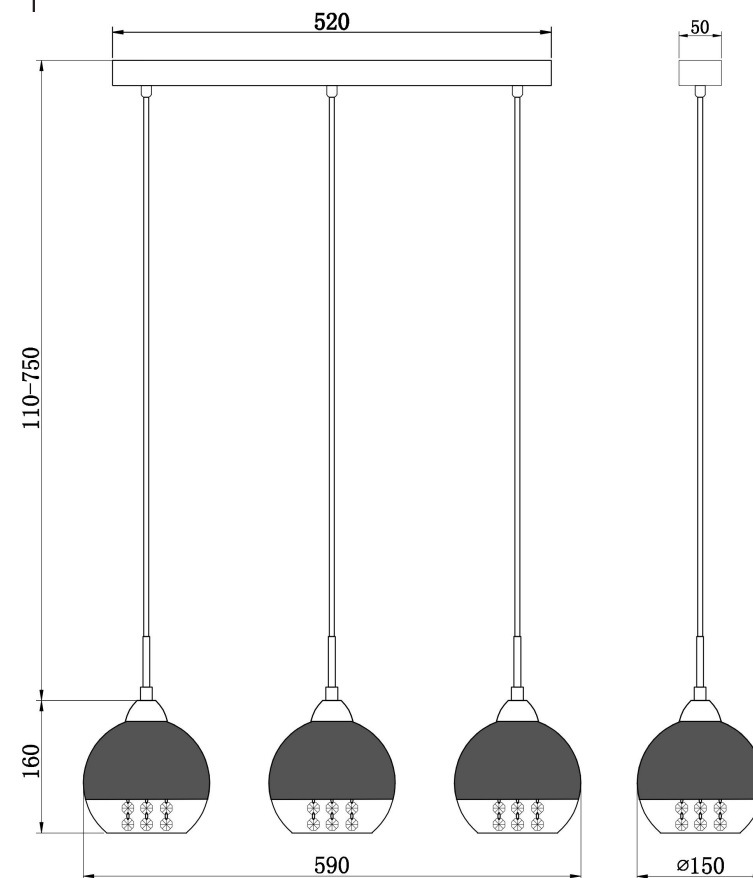

**INSTRUCTION FOR FIX:**  
A=27pcs

3xE14 40W

Model: P012-PL-03-N  
Collection: Pendant  
Series: Iceberg  
Pendant Lamps