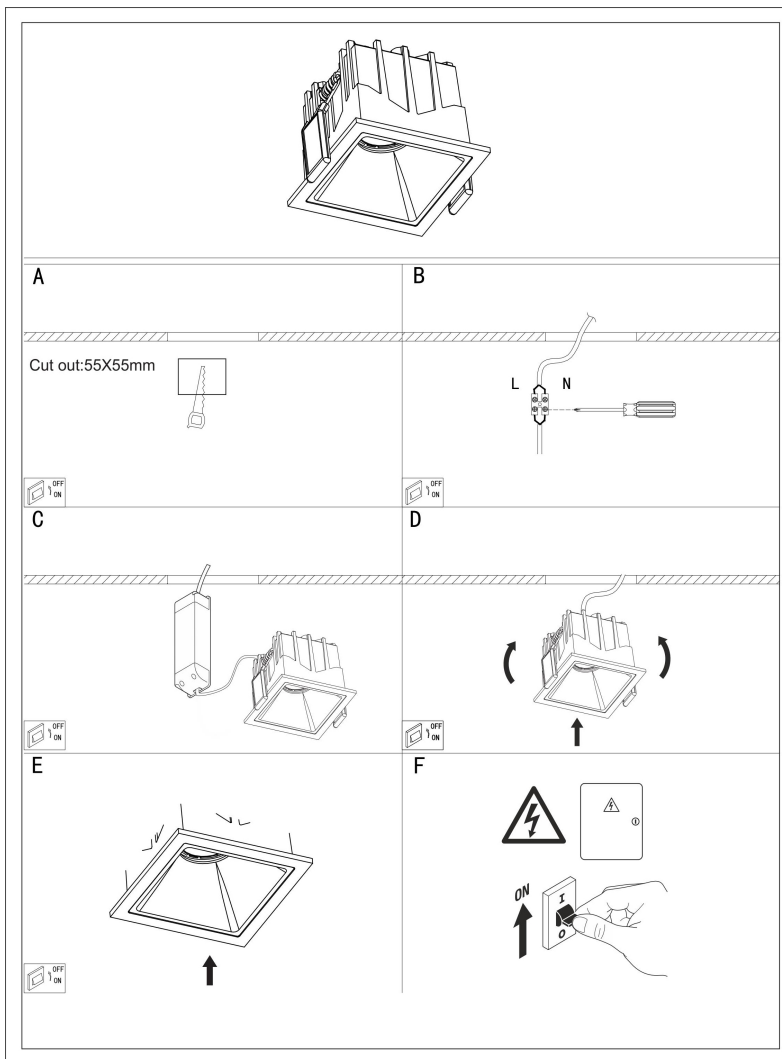

## Instruction

### DL043-01-10W4K-D-SQ-

MAX 10W  
550 Lumen

Model: DL043-01-10W4K-D-SQ

Collection: Downlight

Alfa LED  
Recessed

This product contains a light source of the energy efficiency class G