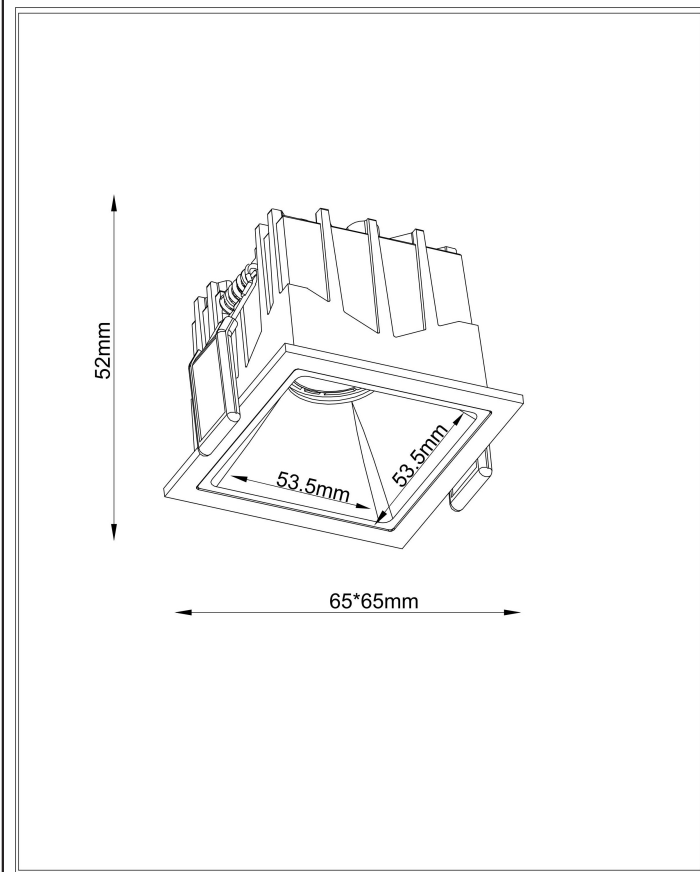

## Instruction

### DL043-01-10W4K-D-SQ-

MAX 10W  
550 Lumen

Model: DL043-01-10W4K-D-SQ

Collection: Downlight

Alfa LED  
Recessed

This product contains a light source of the energy efficiency class G