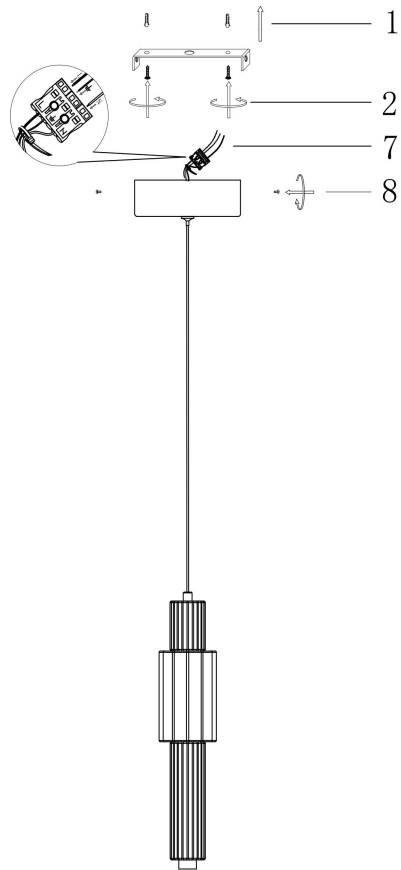

## MOD308PL-L9CG3K

MAX 8W  
800 Lumen

Model: MOD308PL-L9CG3K

Collection: Modern

Series: Verticale  
Pendant Lamps

This product contains a light source of the energy efficiency class F