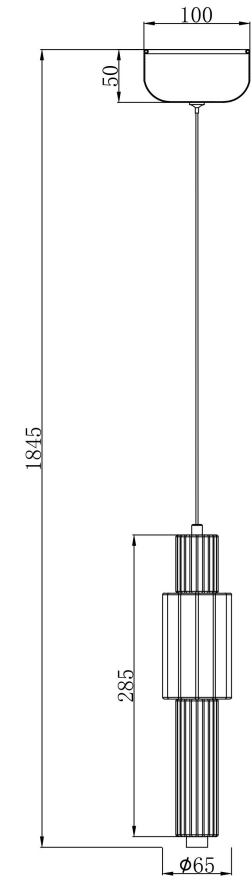

## MOD308PL-L9CG3K

MAX 8W  
800 Lumen

Model: MOD308PL-L9CG3K

Collection: Modern

Series: Verticale  
Pendant Lamps

This product contains a light source of the energy efficiency class F