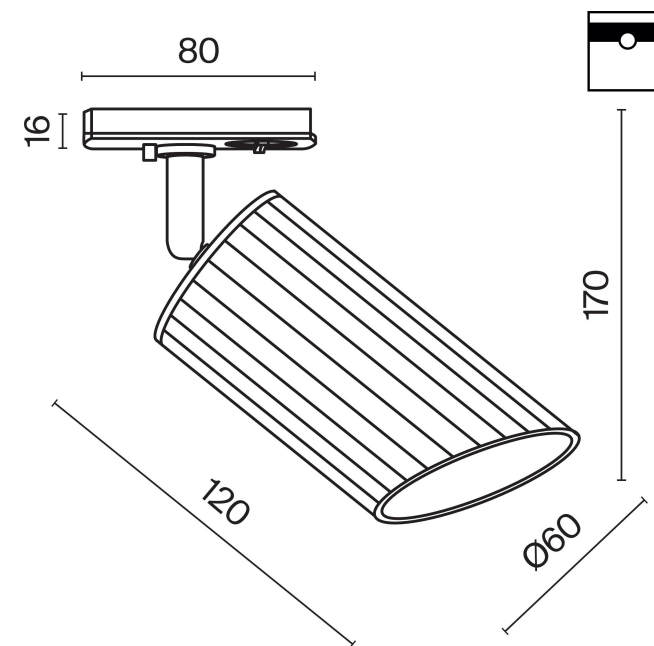

1.

2.

1xGU10 12W

Model: TR087-1-GU10-B

Collection: Single phase track

Lipari
Track light