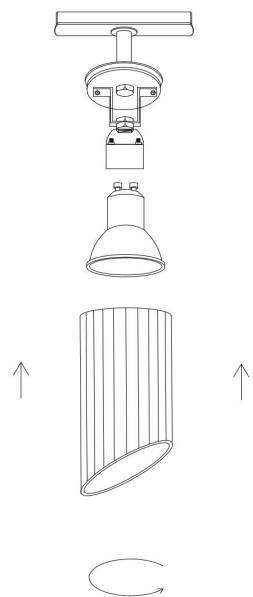

1.

2.

1xGU10 12W

Model: TR087-1-GU10-B

Collection: Single phase track

Lipari
Track light