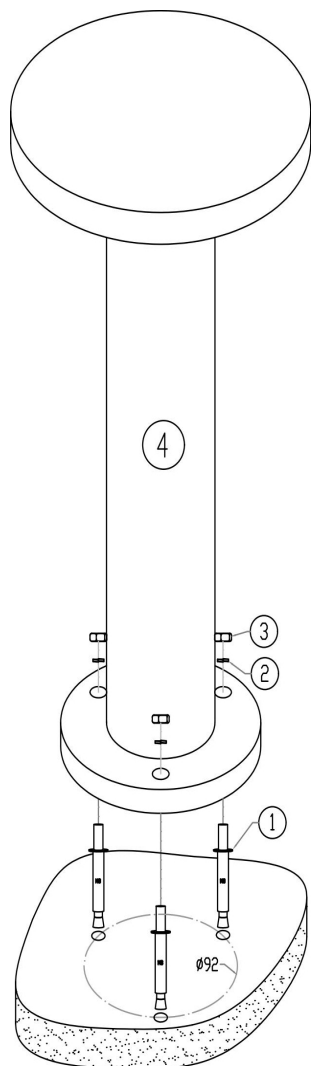

Instruction

O420FL-L12GF

MAX 12W
1 000 Lumen

Model: O420FL-L12GF

Collection: Outdoor

Series: Wald
Landschaftslampe

This product contains a light source of the energy efficiency class F