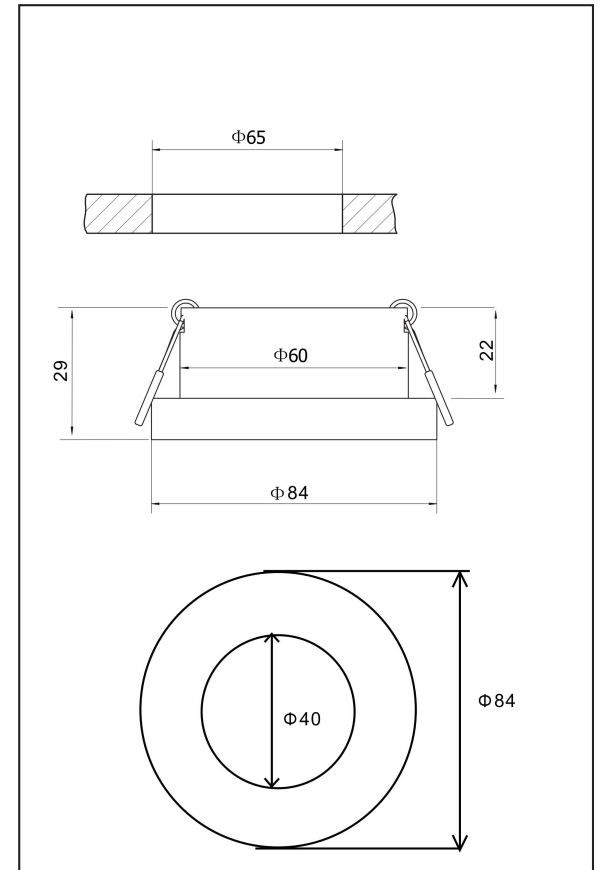

Cut out (mm):  $\varnothing 65$

1

2

3

4

1xGU10 50W

Model: DL083-01-GU10-RD-S

Collection: Downlight