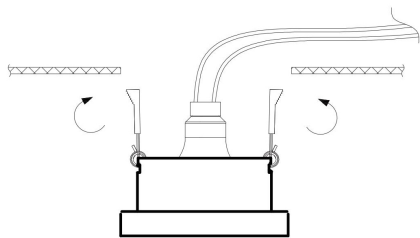

Cut out (mm):  $\varnothing 65$

1

2

3

4

1xGU10 50W

Model: DL083-01-GU10-RD-S

Collection: Downlight