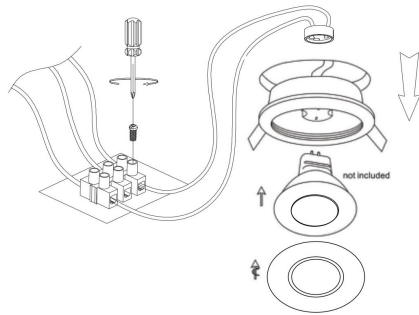

Cut out (mm):  $\varnothing 65$

1

2

3

4

1xGU10 50W

Model: DL083-01-GU10-RD-S

Collection: Downlight