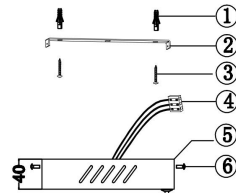

Instruction

MOD250PL-L36BS3K

MAX 35W
2 400 Lumen

Model: MOD250PL-L36BS3K
Collection: Modern
Series: Petra
Pendant Lamps