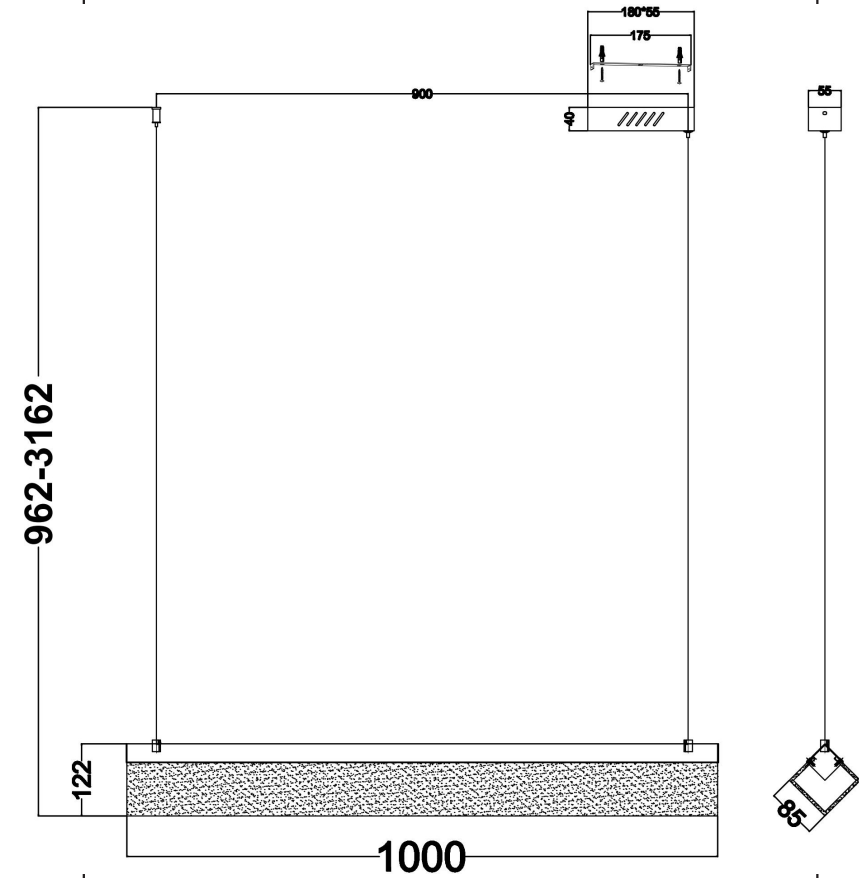

Instruction

MOD250PL-L36BS3K

MAX 35W
2 400 Lumen

Model: MOD250PL-L36BS3K
Collection: Modern
Series: Petra
Pendant Lamps