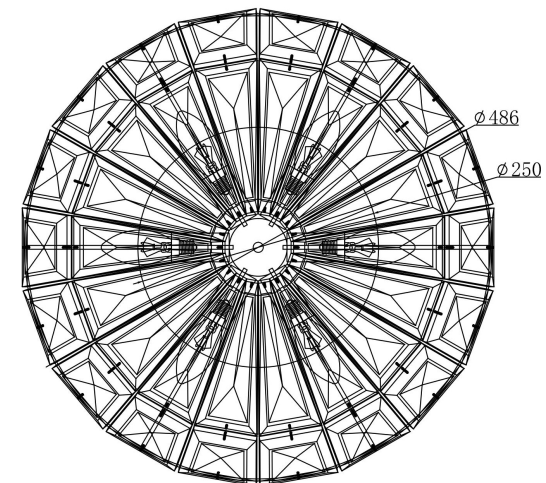

A=18

6xE14 60W

Model: MOD094CL-06G

Collection: Neoclassic

Series: Facet

Ceiling Lamps