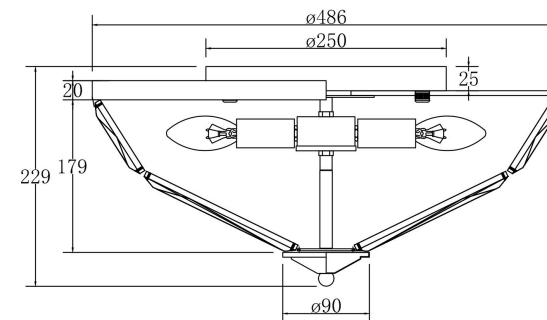

A=18

6xE14 60W

Model: MOD094CL-06G

Collection: Neoclassic

Series: Facet

Ceiling Lamps