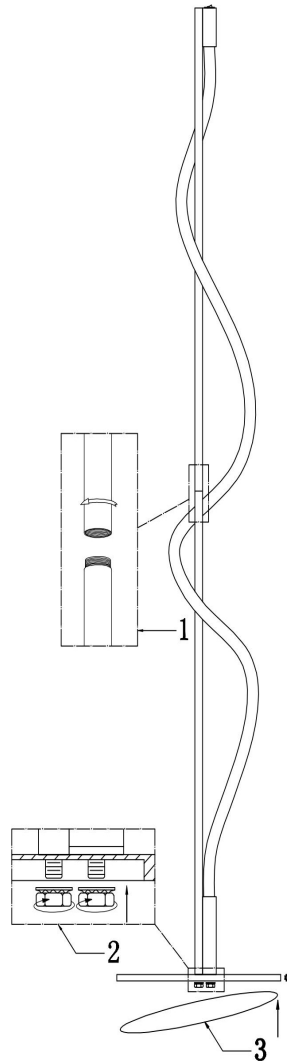

Instruction

MOD166FL-L15B3K

MAX 15W
450 Lumen

Model: MOD166FL-L15B3K
Collection: Modern
Series: Tau
Stehleuchte

This product contains a light source of energy efficiency class A