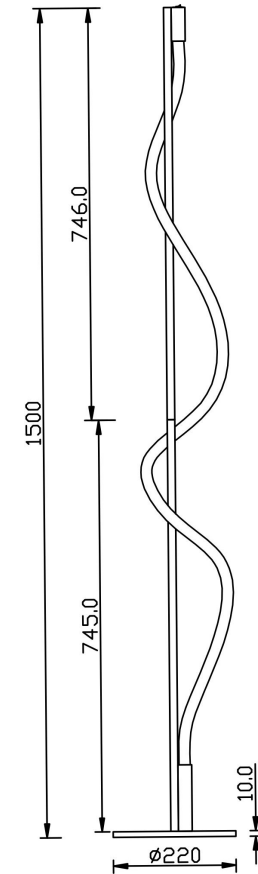

Instruction

MOD166FL-L15B3K

MAX 15W
450 Lumen

Model: MOD166FL-L15B3K
Collection: Modern
Series: Tau
Stehleuchte

This product contains a light source of energy efficiency class A