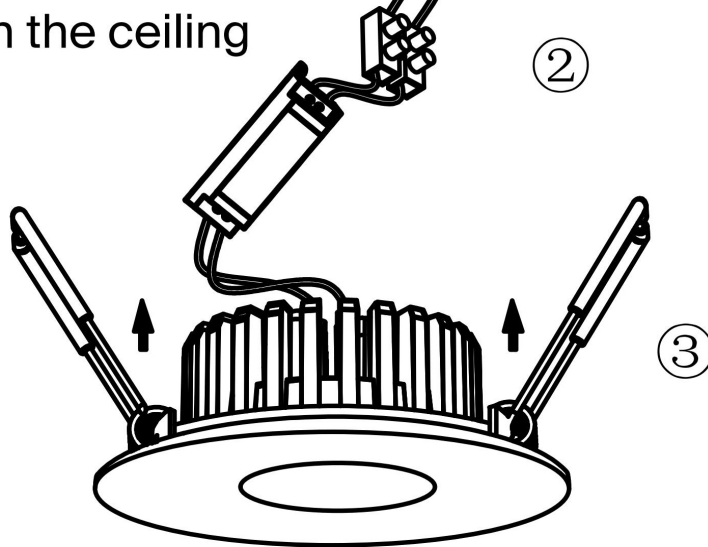

TO cut hole on the ceiling

MAX 7W
500 Lumen

Model: DL038-2-L7B4K

Collection: Downlight

Zen
Recessed

This product contains a light source of the
energy efficiency class G