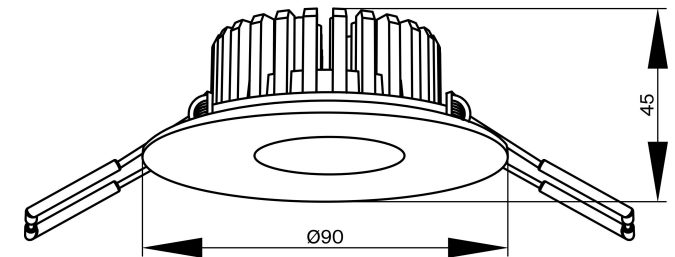

TO cut hole on the ceiling

MAX 7W
500 Lumen

Model: DL038-2-L7B4K

Collection: Downlight

Zen
Recessed

This product contains a light source of the
energy efficiency class G