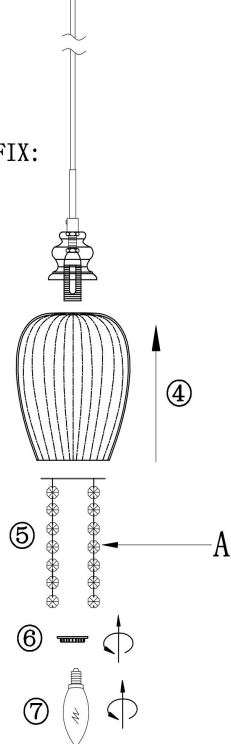

INSTRUCTION FOR FIX:  
A=9pcs

1xE14 40W

Model: MOD033-PL-01-N  
Collection: Pendant  
Series: Blues  
Pendant Lamps