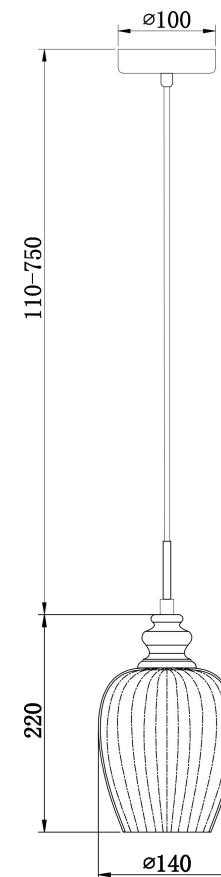

INSTRUCTION FOR FIX:  
A=9pcs

1xE14 40W

Model: MOD033-PL-01-N  
Collection: Pendant  
Series: Blues  
Pendant Lamps