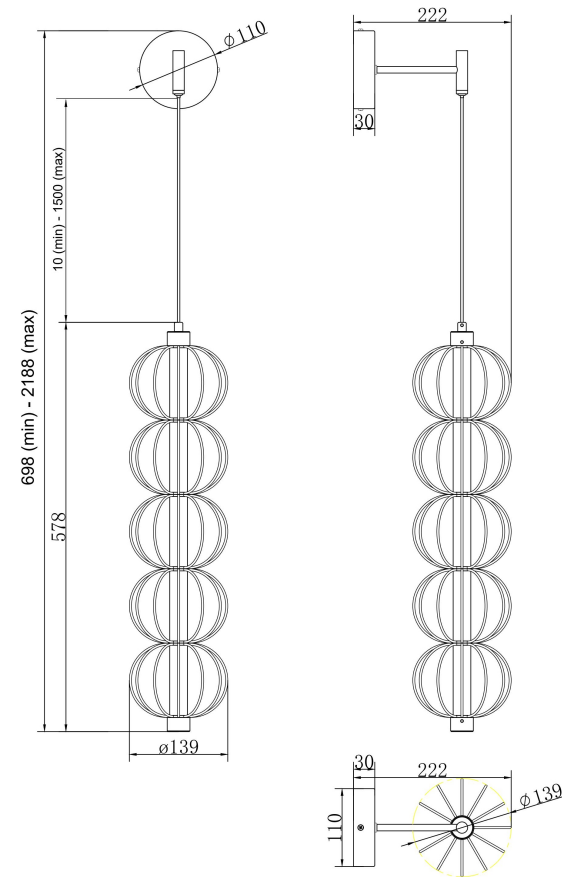

Instruction

MOD216WL-L10G3K

MAX 17W
1 100 Lumen

Model: MOD216WL-L10G3K
Collection: Modern
Series: Golden Cage
Wall Lamps