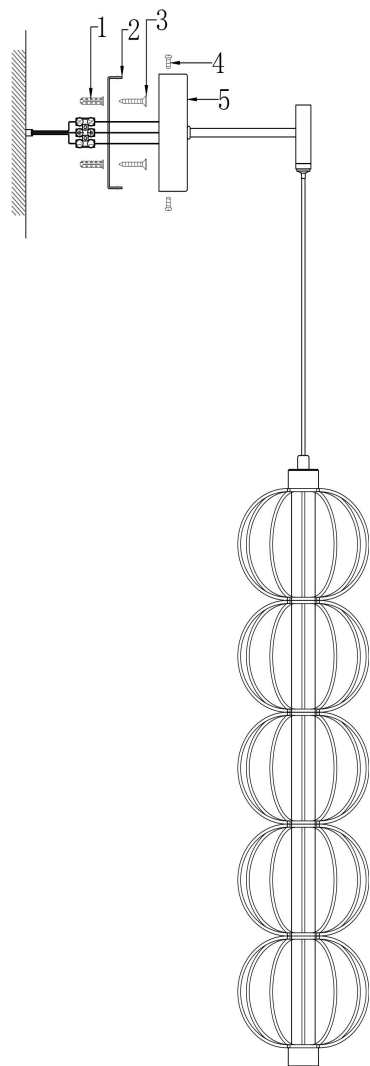

Instruction

MOD216WL-L10G3K

MAX 17W
1 100 Lumen

Model: MOD216WL-L10G3K
Collection: Modern
Series: Golden Cage
Wall Lamps