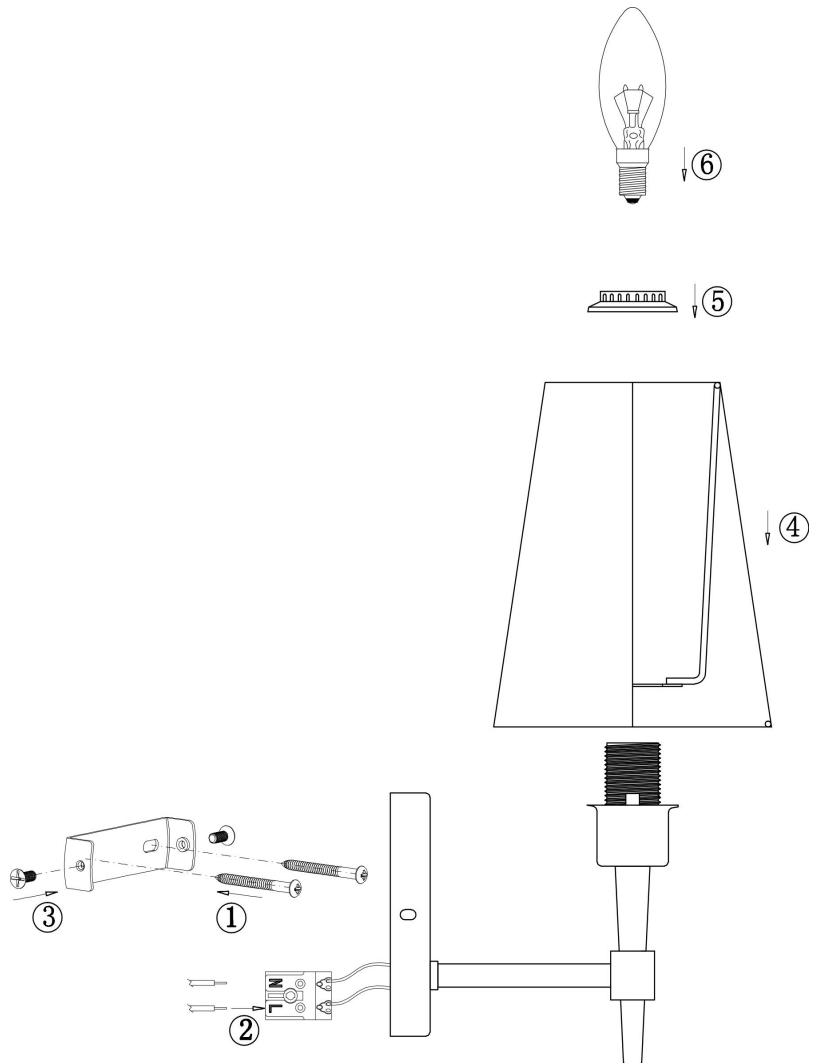

Instruction

H001WL-01BS

Model: H001WL-01BS
Collection: House
Series: Zaragoza
Wall Lamps