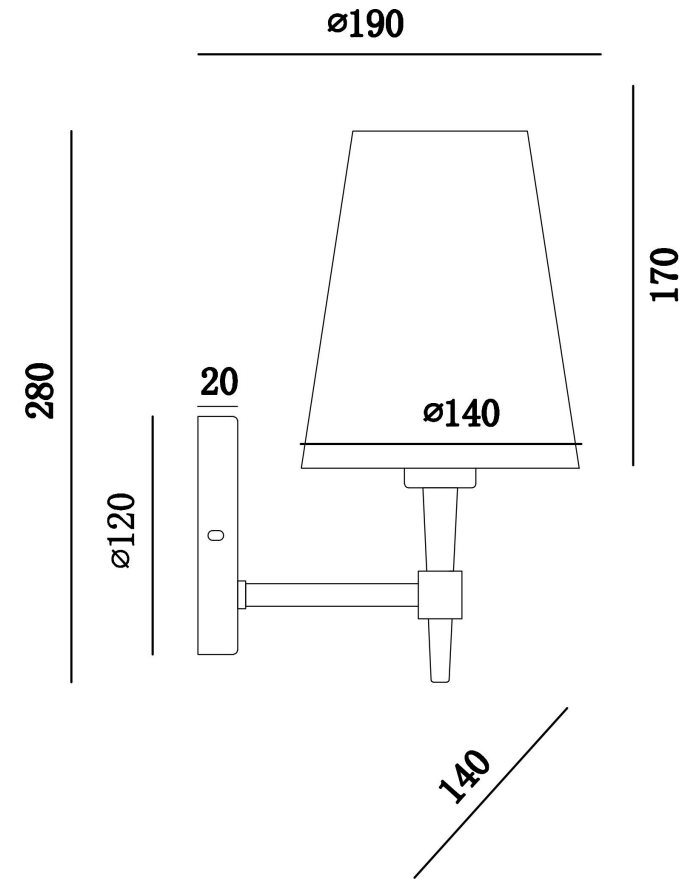

Instruction

H001WL-01BS

Model: H001WL-01BS
Collection: House
Series: Zaragoza
Wall Lamps