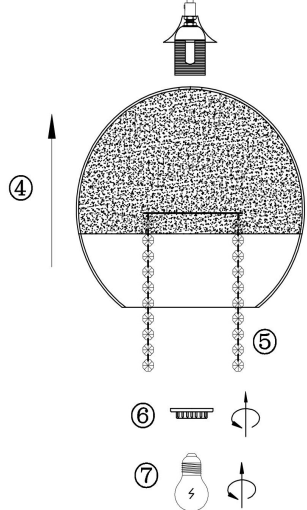

INSTRUCTION FOR FIX:
A=15pcs

Model: P140-PL-170-1-N
Collection: Pendant
Series: Fermi
Pendant Lamps