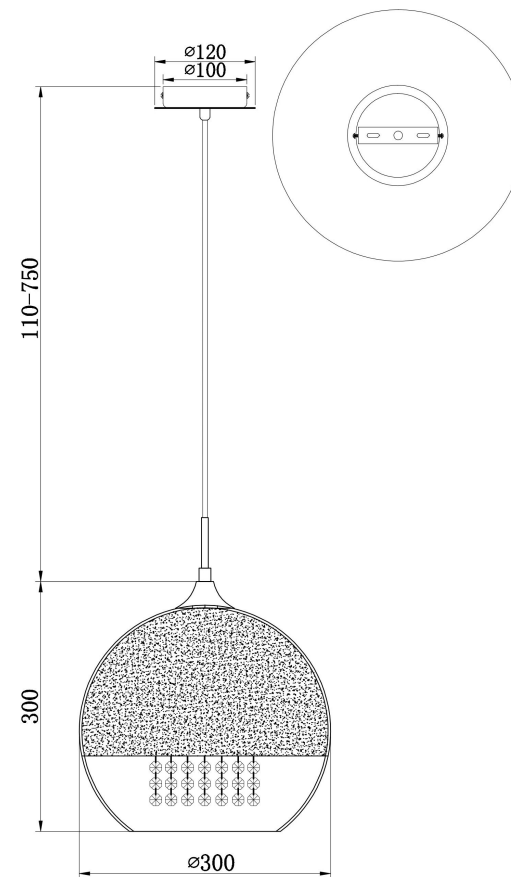

INSTRUCTION FOR FIX:
A=15pcs

Model: P140-PL-170-1-N
Collection: Pendant
Series: Fermi
Pendant Lamps