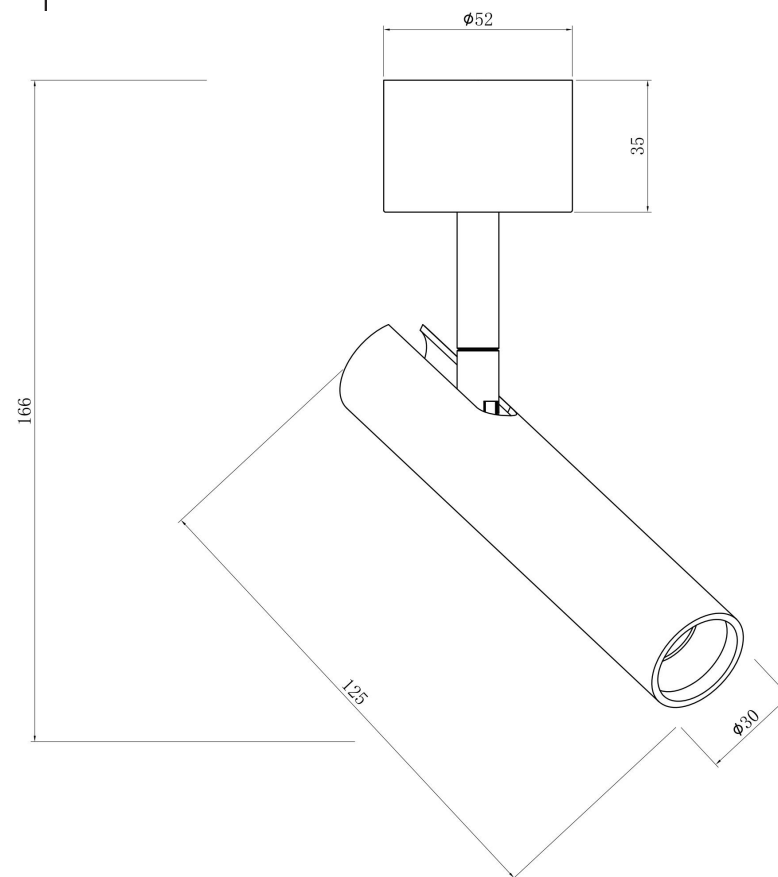

Instruction

C141CL-L125-6W3K-B

MAX 6W
280 Lumen

Model: C141CL-L125-6W3K-B
Collection: Ceiling & Wall
Series: Focus T
Ceiling Lamps