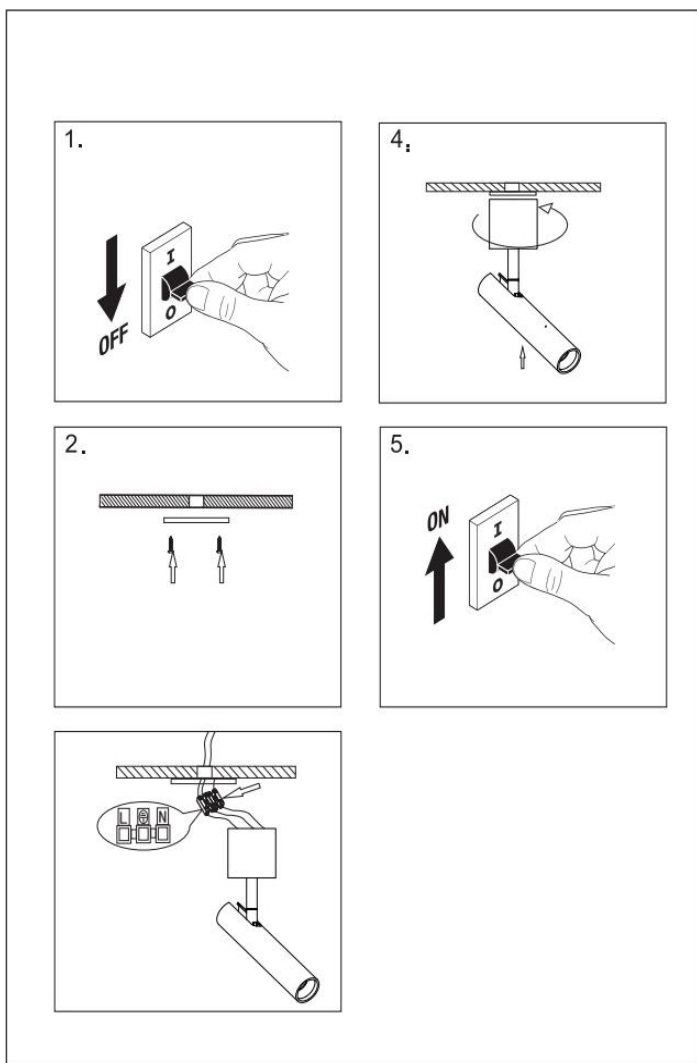

Instruction

C141CL-L125-6W3K-B

MAX 6W
280 Lumen

Model: C141CL-L125-6W3K-B
Collection: Ceiling & Wall
Series: Focus T
Ceiling Lamps