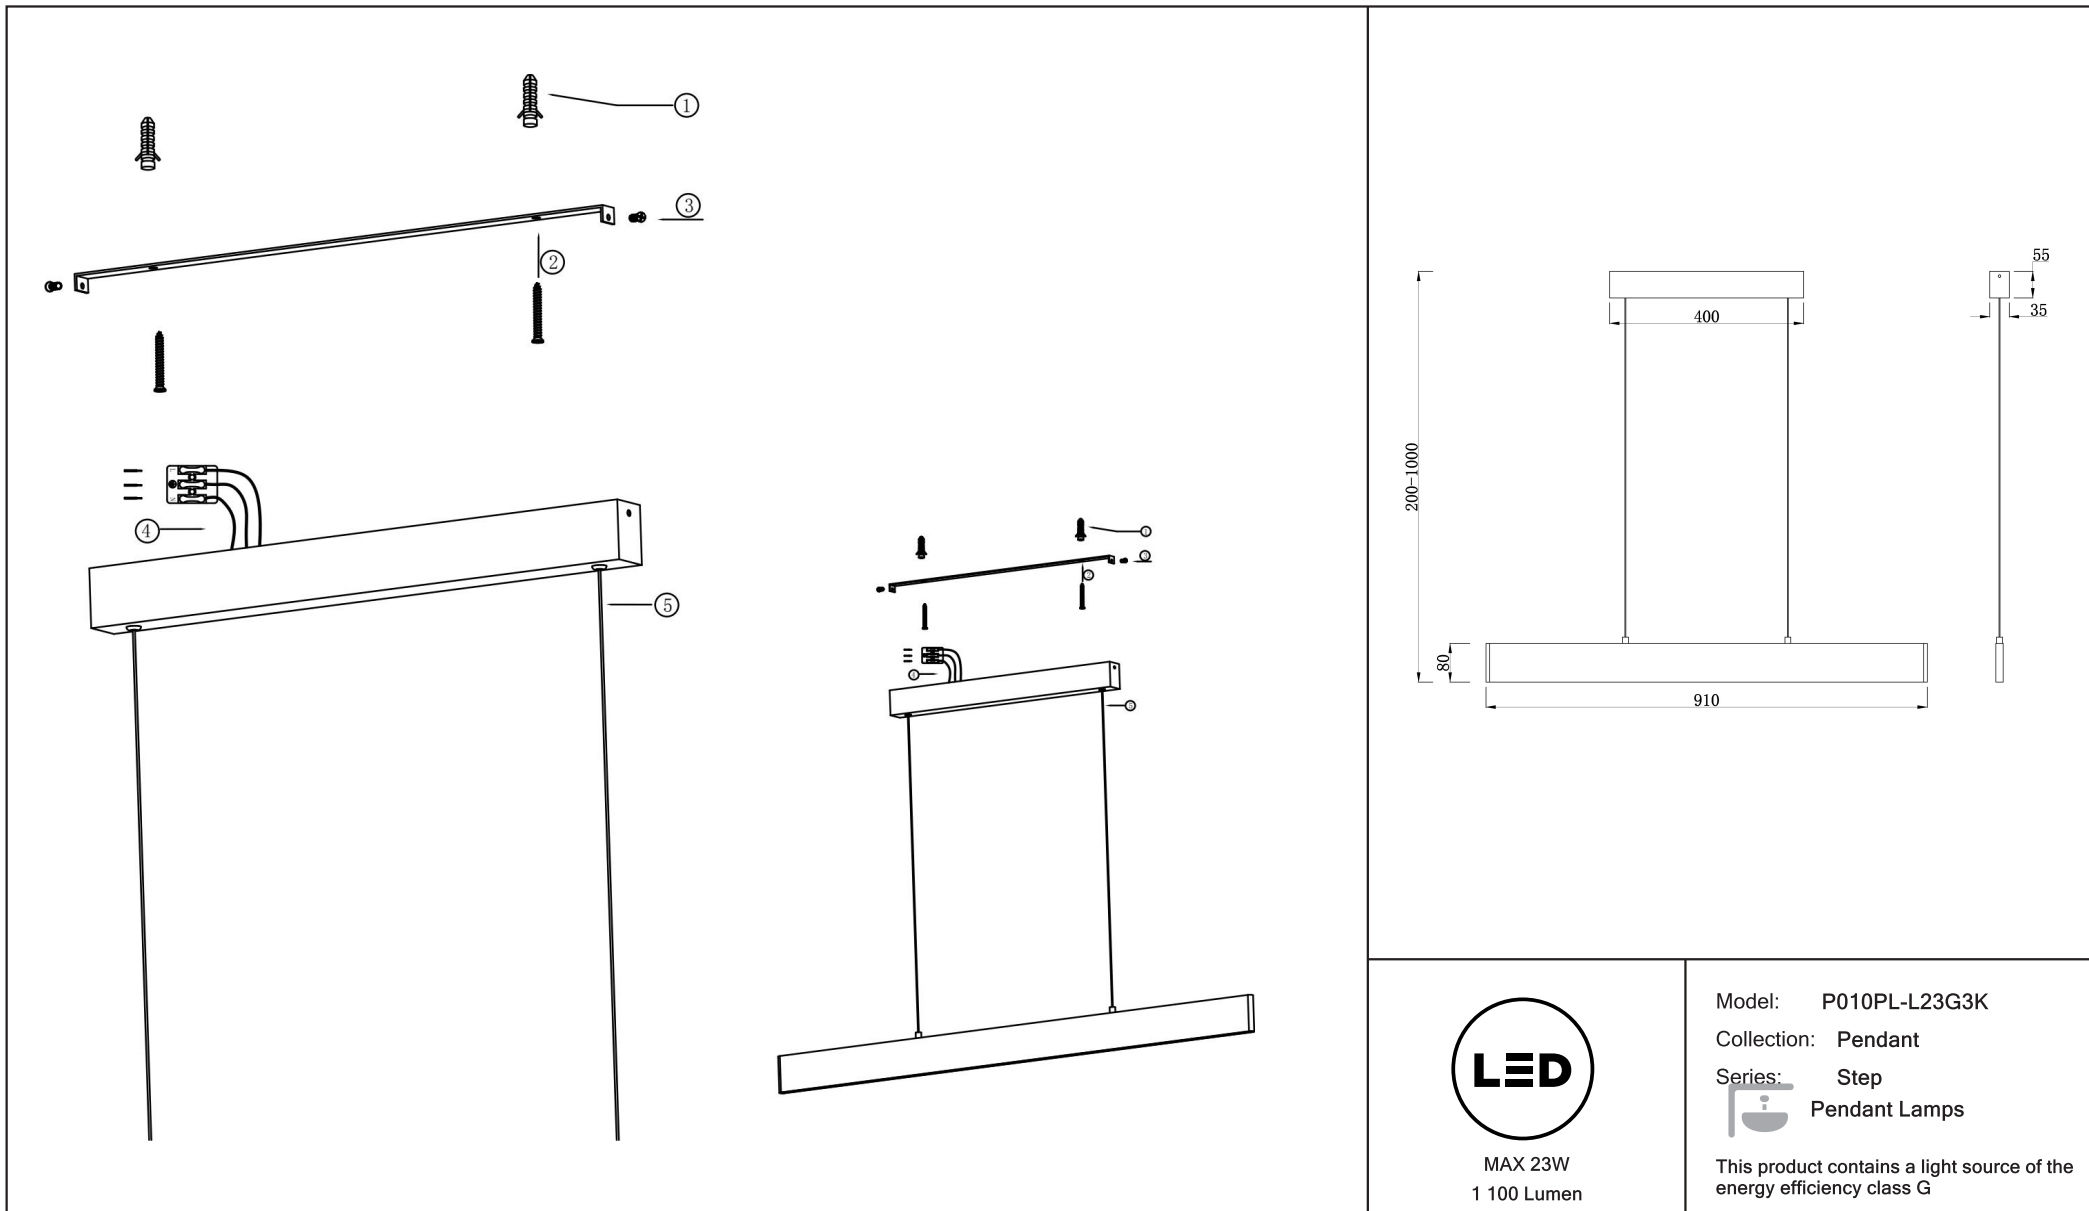

Instruction

P010PL-L23G3K

MAX 23W
1 100 Lumen

Model: P010PL-L23G3K
Collection: Pendant
Series: Step
Pendant Lamps

This product contains a light source of the energy efficiency class G