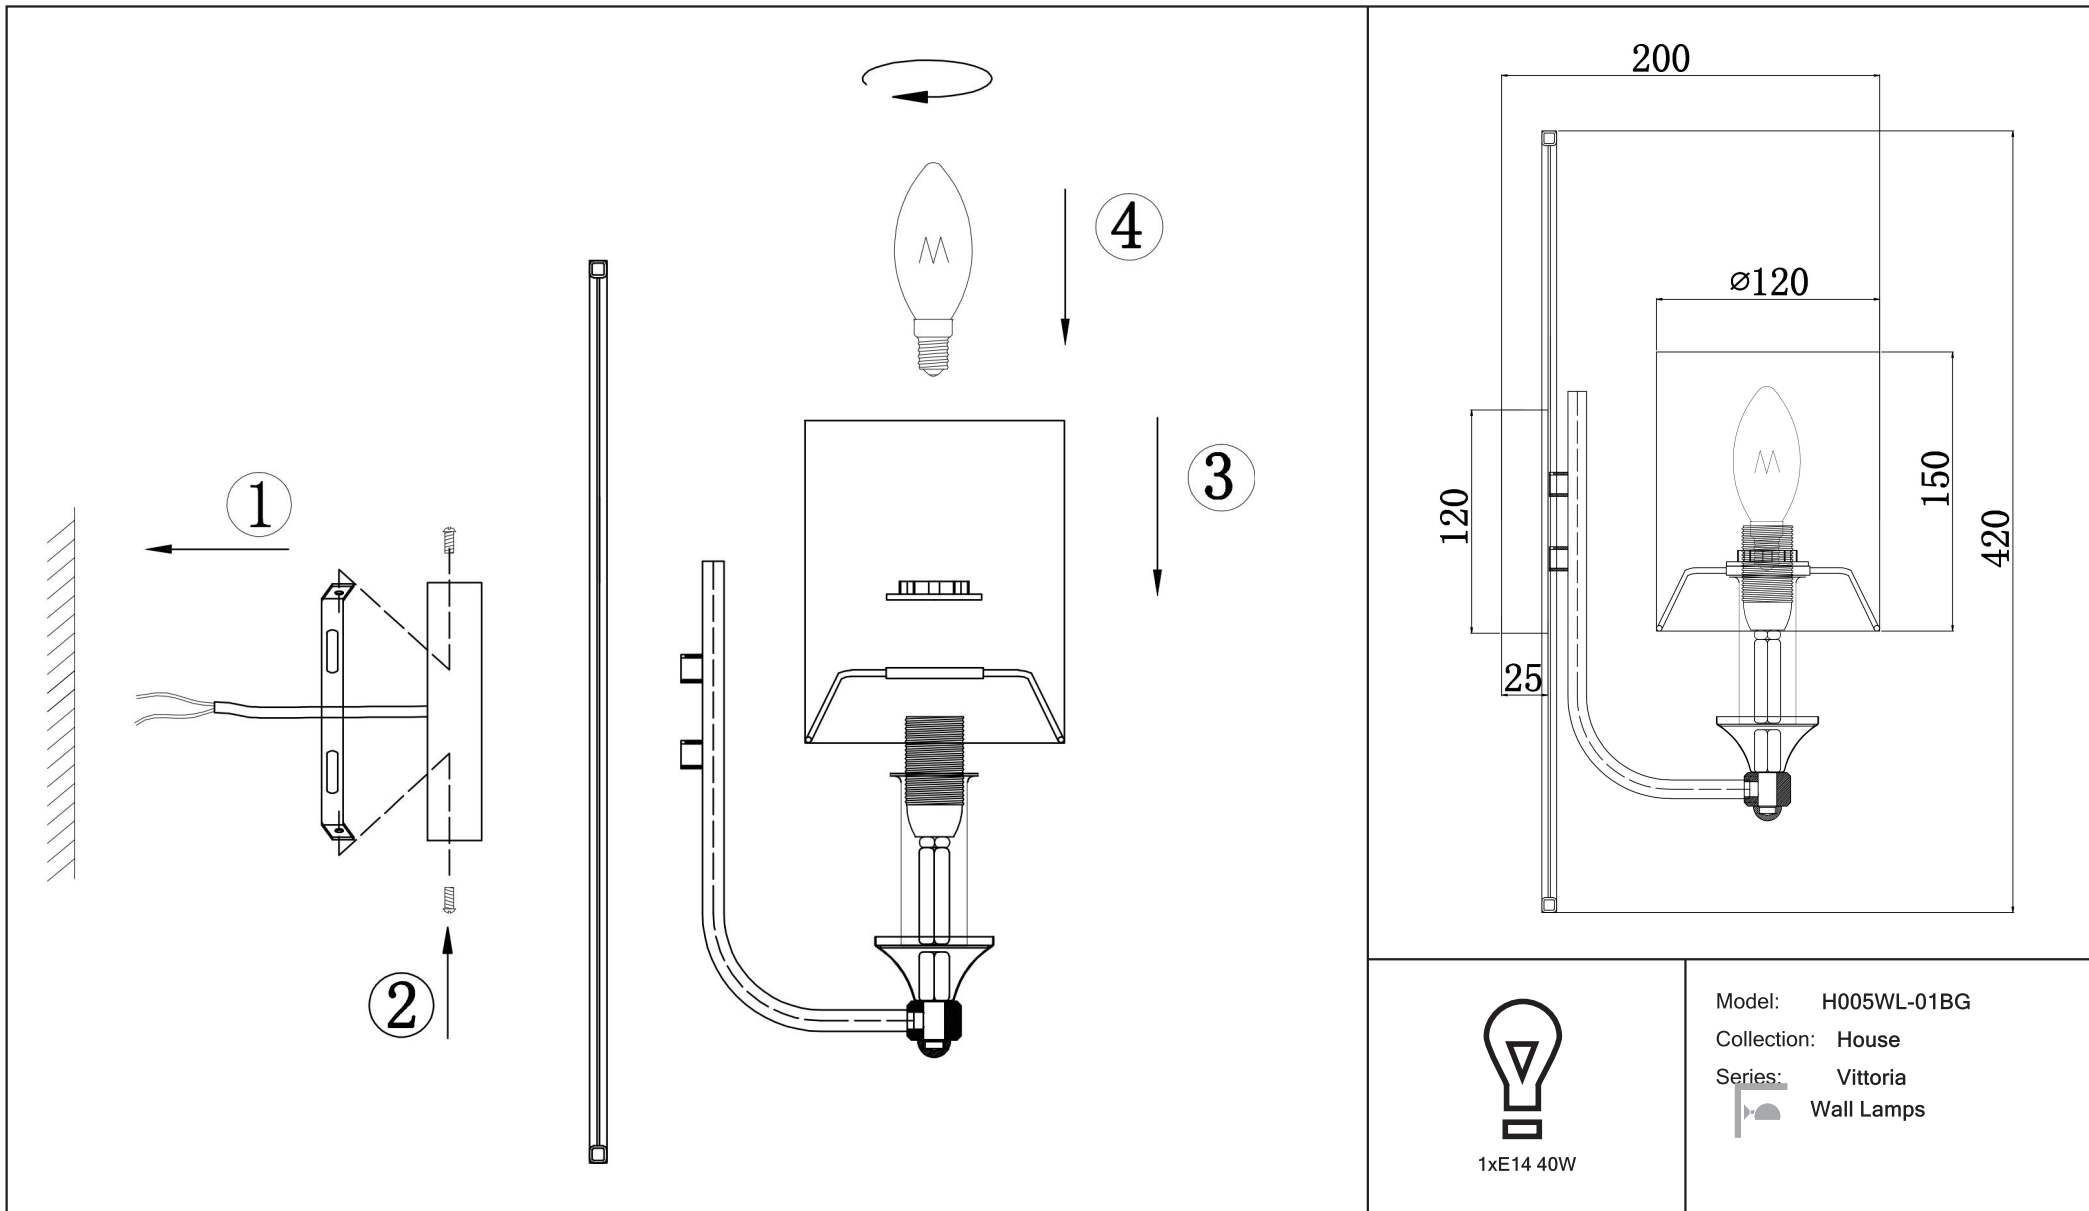

Instruction

H005WL-01BG

1xE14 40W

Model: H005WL-01BG

Collection: House

Series: Vittoria

Wall Lamps