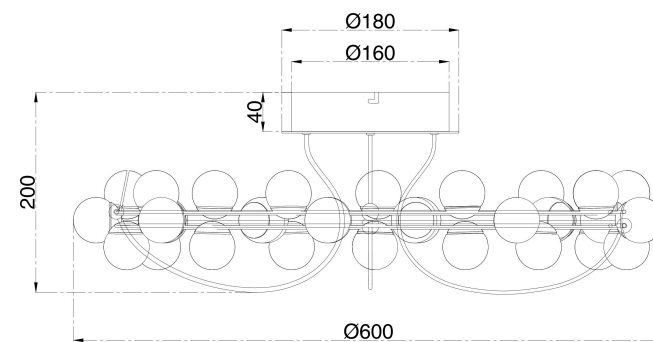

NO.1

NO.2

NO.3

MAX 55W
4 100 Lumen

Model: MOD081CL-L36G3K

Collection: Modern

Series: Tessara

Ceiling Lamps