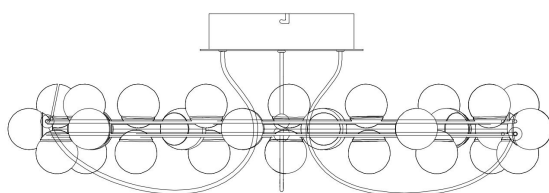

NO.1

NO.2

NO.3

MAX 55W
4 100 Lumen

Model: MOD081CL-L36G3K

Collection: Modern

Series: Tessara

Ceiling Lamps

This product contains a light source of the energy efficiency class G