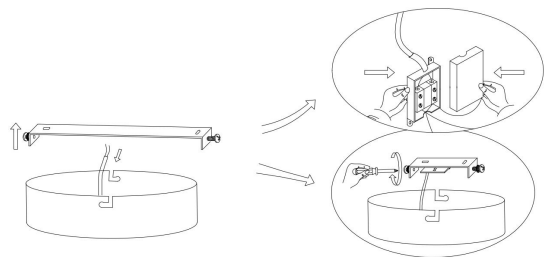

NO.1

NO.2

NO.3

MAX 55W
4 100 Lumen

Model: MOD081CL-L36G3K

Collection: Modern

Series: Tessara

Ceiling Lamps