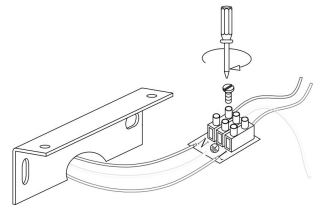

Instruction

MIR010WL-L12W4K

MAX 12W
800 Lumen

Model: MIR010WL-L12W4K

Collection: Mirror