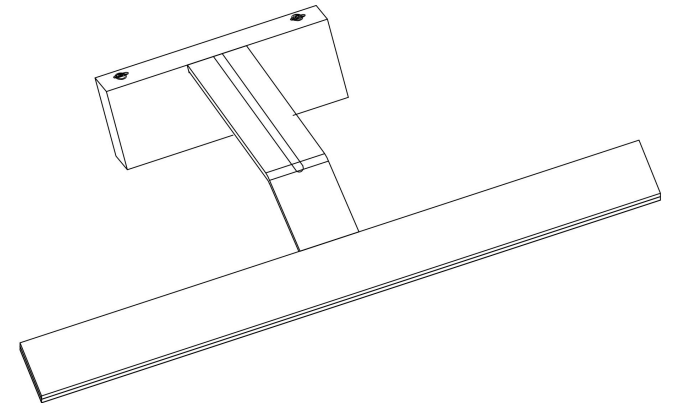

Instruction

MIR010WL-L12W4K

MAX 12W
800 Lumen

Model: MIR010WL-L12W4K

Collection: Mirror