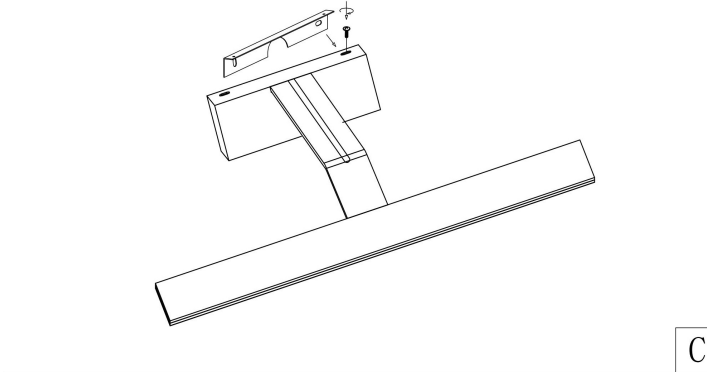

Instruction

MIR010WL-L12W4K

MAX 12W
800 Lumen

Model: MIR010WL-L12W4K

Collection: Mirror