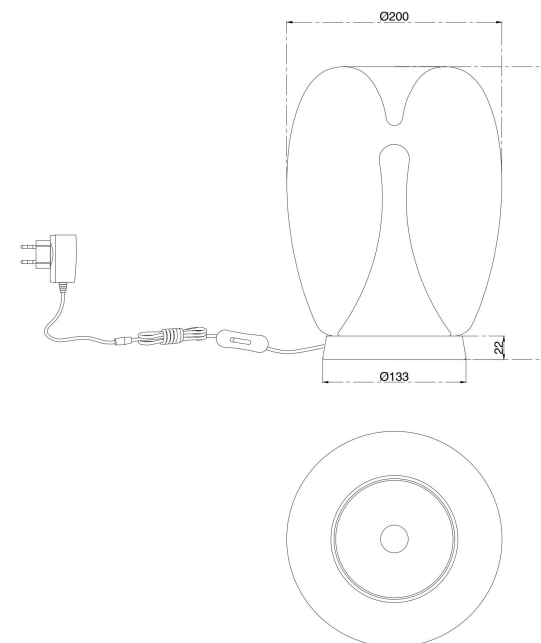

NO.1

NO.2

NO.3

MAX 9W
360 Lumen

Model: MOD282TL-L15G3K
Collection: Modern
Series: Splash
Table Lamps

This product contains a light source of the energy efficiency class G