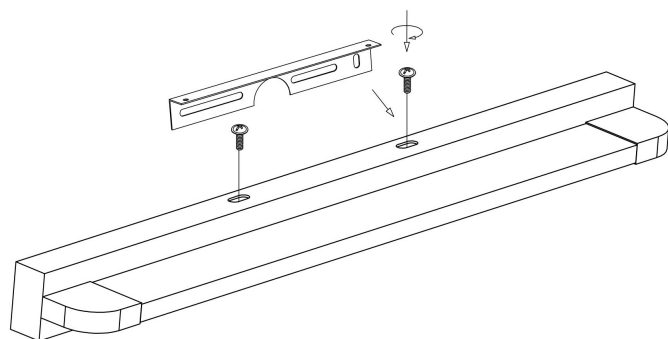

1

2

3

4

MAX 12W  
1 000 Lumen

Model: MIR002WL-L12CH

Collection: Mirror

Lao  
Recessed