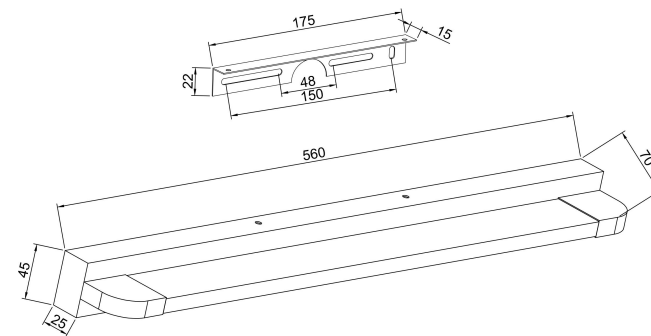

1

2

3

4

MAX 12W  
1 000 Lumen

Model: MIR002WL-L12CH

Collection: Mirror

Lao  
Recessed